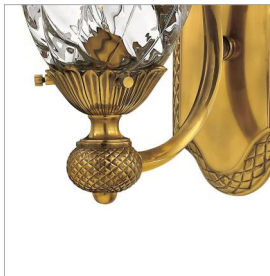

PLANTATION

4140BB

SINGLE LIGHT SCONCE

A Hinkley classic, the ornate Plantation collection features exceptional pineapple shaped, clear optic glass that makes a noble statement with matching candle sleeves and elaborate, decorative cast detailing.

DETAILS	
FINISH:	Burnished Brass
MATERIAL:	Brass
GLASS:	Clear Optic
DIMMABLE:	YES - WITH DIMMABLE LAMP (NOT INCLUDED)

DIMENSIONS	
WIDTH:	6"
HEIGHT:	14.5"
WEIGHT:	7lb
BACK PLATE:	4.75"W X 12"H
EXTENSION:	8.5"
TOP TO OUTLET:	8.5"

LIGHT SOURCE	
LIGHT SOURCE:	Socketed
WATTAGE:	1-5w Cand. LED, 60w Equiv.
VOLTAGE:	120v

SHIPPING	
CARTON LENGTH:	14.5
CARTON WIDTH:	10
CARTON HEIGHT:	20.5
CARTON WEIGHT:	11

PRODUCT DETAILS:

- Dry Rated
- Classic, elegant lines and timeless details enhance a traditional space