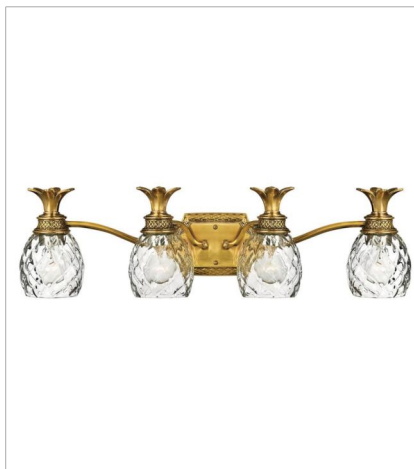

PLANTATION

A Hinkley classic, the ornate Plantation collection features exceptional pineapple shaped, clear optic glass that makes a noble statement with matching candle sleeves and elaborate, decorative cast detailing.

FINISH: Burnished Brass
GLASS: Clear Optic
SHADE: Ivory Silk

4140BB
SINGLE LIGHT SCONCE
6" W, 14.5" H
Socketed
1-5w Cand. LED, 60w Equiv.

5310BB
SINGLE LIGHT VANITY
5" W, 8.8" H
Socketed
1-10w Med. LED, 100w Equiv.

5312BB
TWO LIGHT VANITY
13" W, 8.3" H
Socketed
2-10w Med. LED, 100w Equiv.

5313BB
THREE LIGHT VANITY
21" W, 8.3" H
Socketed
3-10w Med. LED, 100w Equiv.

5314BB
FOUR LIGHT VANITY
29" W, 8.3" H
Socketed
4-10w Med. LED, 100w Equiv.

5315BB
FIVE LIGHT VANITY
37" W, 8.3" H
Socketed
5-10w Med. LED, 100w Equiv.

PLANTATION

A Hinkley classic, the ornate Plantation collection features exceptional pineapple shaped, clear optic glass that makes a noble statement with matching candle sleeves and elaborate, decorative cast detailing.