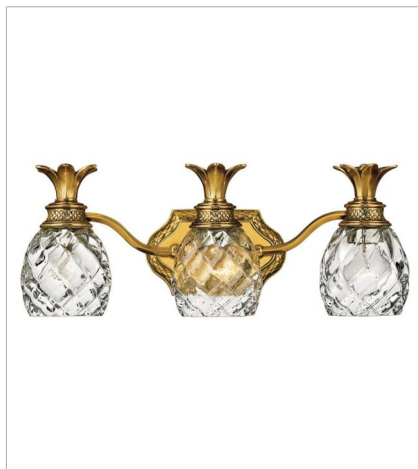

# PLANTATION

A Hinkley classic, the ornate Plantation collection features exceptional pineapple shaped, clear optic glass that makes a noble statement with matching candle sleeves and elaborate, decorative cast detailing.

**FINISH:** Burnished Brass  
**GLASS:** Clear Optic  
**SHADE:** Ivory Silk

**4140BB**  
SINGLE LIGHT SCONCE  
6" W, 14.5" H  
Socketed  
1-5w Cand. LED, 60w Equiv.

**5310BB**  
SINGLE LIGHT VANITY  
5" W, 8.8" H  
Socketed  
1-10w Med. LED, 100w Equiv.

**5312BB**  
TWO LIGHT VANITY  
13" W, 8.3" H  
Socketed  
2-10w Med. LED, 100w Equiv.

**5313BB**  
THREE LIGHT VANITY  
21" W, 8.3" H  
Socketed  
3-10w Med. LED, 100w Equiv.

**5314BB**  
FOUR LIGHT VANITY  
29" W, 8.3" H  
Socketed  
4-10w Med. LED, 100w Equiv.