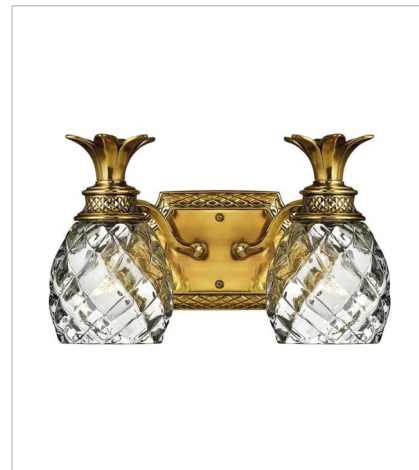

PLANTATION

A Hinkley classic, the ornate Plantation collection features exceptional pineapple shaped, clear optic glass that makes a noble statement with matching candle sleeves and elaborate, decorative cast detailing.

FINISH: Burnished Brass
GLASS: Clear Optic
SHADE: Ivory Silk

4140BB
SINGLE LIGHT SCONCE
6" W, 14.5" H
Socketed
1-5w Cand. LED, 60w Equiv.

5310BB
SINGLE LIGHT VANITY
5" W, 8.8" H
Socketed
1-10w Med. LED, 100w Equiv.

5315BB
FIVE LIGHT VANITY
37" W, 8.3" H
Socketed
5-10w Med. LED, 100w Equiv.

PLANTATION

A Hinkley classic, the ornate Plantation collection features exceptional pineapple shaped, clear optic glass that makes a noble statement with matching candle sleeves and elaborate, decorative cast detailing.

FINISH: Burnished Brass
GLASS: Clear Optic
SHADE: Ivory Silk

4885BB
MEDIUM SINGLE TIER
22.3" W, 24.5" H
Socketed
5-10w Med. LED, 75w Equiv.

4886BB
LARGE SINGLE TIER
28" W, 33" H
Socketed
7-5w Cand. LED, 60w Equiv.