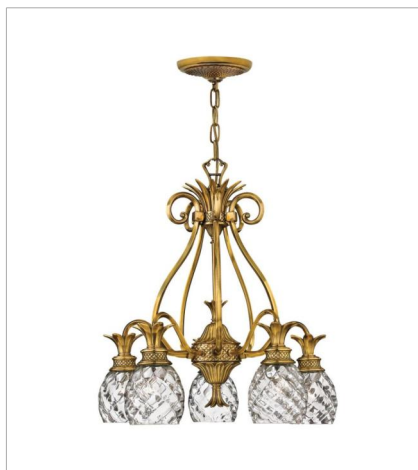

PLANTATION

A Hinkley classic, the ornate Plantation collection features exceptional pineapple shaped, clear optic glass that makes a noble statement with matching candle sleeves and elaborate, decorative cast detailing.

FINISH: Burnished Brass
GLASS: Clear Optic
SHADE: Ivory Silk

4885BB
MEDIUM SINGLE TIER
22.3" W, 24.5" H
Socketed
5-10w Med. LED, 75w Equiv.