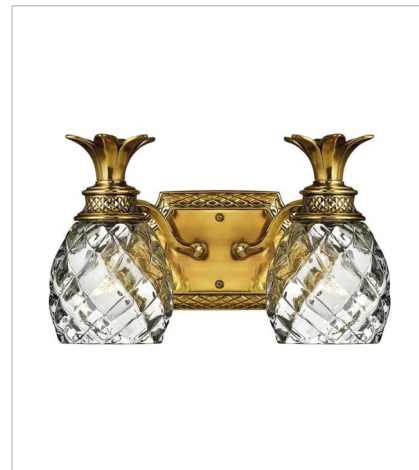

# PLANTATION

A Hinkley classic, the ornate Plantation collection features exceptional pineapple shaped, clear optic glass that makes a noble statement with matching candle sleeves and elaborate, decorative cast detailing.

**FINISH:** Burnished Brass  
**GLASS:** Clear Optic  
**SHADE:** Ivory Silk

**4140BB**  
SINGLE LIGHT SCONCE  
6" W, 14.5" H  
Socketed  
1-5w Cand. LED, 60w Equiv.

**5310BB**  
SINGLE LIGHT VANITY  
5" W, 8.8" H  
Socketed  
1-10w Med. LED, 100w Equiv.

**5315BB**  
FIVE LIGHT VANITY  
37" W, 8.3" H  
Socketed  
5-10w Med. LED, 100w Equiv.