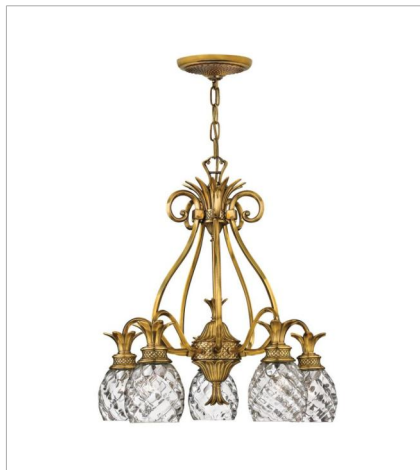

PLANTATION

A Hinkley classic, the ornate Plantation collection features exceptional pineapple shaped, clear optic glass that makes a noble statement with matching candle sleeves and elaborate, decorative cast detailing.

FINISH: Burnished Brass
GLASS: Clear Optic
SHADE: Ivory Silk

4885BB
MEDIUM SINGLE TIER
22.3" W, 24.5" H
Socketed
5-10w Med. LED, 75w Equiv.