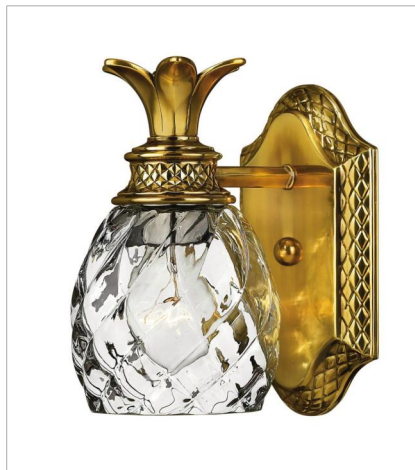

# PLANTATION

A Hinkley classic, the ornate Plantation collection features exceptional pineapple shaped, clear optic glass that makes a noble statement with matching candle sleeves and elaborate, decorative cast detailing.

**FINISH:** Burnished Brass  
**GLASS:** Clear Optic  
**SHADE:** Ivory Silk

**4140BB**  
SINGLE LIGHT SCONCE  
6" W, 14.5" H  
Socketed  
1-5w Cand. LED, 60w Equiv.

**5310BB**  
SINGLE LIGHT VANITY  
5" W, 8.8" H  
Socketed  
1-10w Med. LED, 100w Equiv.

**5315BB**  
FIVE LIGHT VANITY  
37" W, 8.3" H  
Socketed  
5-10w Med. LED, 100w Equiv.