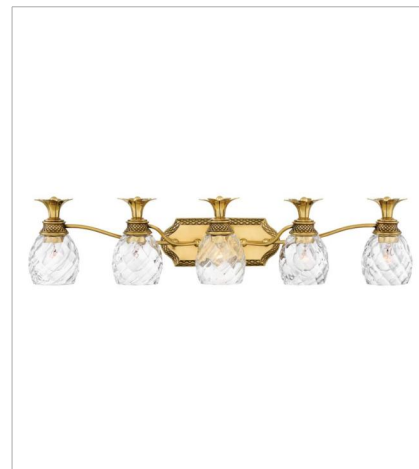

PLANTATION

A Hinkley classic, the ornate Plantation collection features exceptional pineapple shaped, clear optic glass that makes a noble statement with matching candle sleeves and elaborate, decorative cast detailing.

FINISH: Burnished Brass
GLASS: Clear Optic
SHADE: Ivory Silk

4140BB
SINGLE LIGHT SCONCE
6" W, 14.5" H
Socketed
1-5w Cand. LED, 60w Equiv.

5310BB
SINGLE LIGHT VANITY
5" W, 8.8" H
Socketed
1-10w Med. LED, 100w Equiv.

5312BB
TWO LIGHT VANITY
13" W, 8.3" H
Socketed
2-10w Med. LED, 100w Equiv.

5313BB
THREE LIGHT VANITY
21" W, 8.3" H
Socketed
3-10w Med. LED, 100w Equiv.

5314BB
FOUR LIGHT VANITY
29" W, 8.3" H
Socketed
4-10w Med. LED, 100w Equiv.

5315BB
FIVE LIGHT VANITY
37" W, 8.3" H
Socketed
5-10w Med. LED, 100w Equiv.

PLANTATION

A Hinkley classic, the ornate Plantation collection features exceptional pineapple shaped, clear optic glass that makes a noble statement with matching candle sleeves and elaborate, decorative cast detailing.