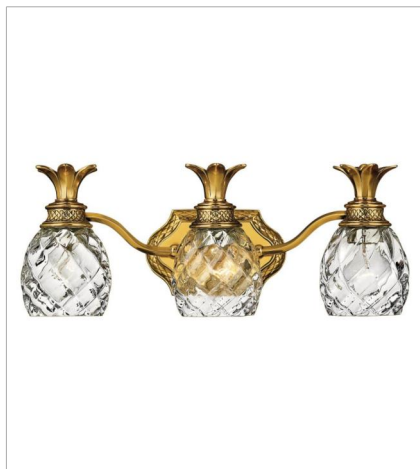

PLANTATION

A Hinkley classic, the ornate Plantation collection features exceptional pineapple shaped, clear optic glass that makes a noble statement with matching candle sleeves and elaborate, decorative cast detailing.

FINISH: Burnished Brass
GLASS: Clear Optic
SHADE: Ivory Silk

4140BB
SINGLE LIGHT SCONCE
6" W, 14.5" H
Socketed
1-5w Cand. LED, 60w Equiv.

5310BB
SINGLE LIGHT VANITY
5" W, 8.8" H
Socketed
1-10w Med. LED, 100w Equiv.

5312BB
TWO LIGHT VANITY
13" W, 8.3" H
Socketed
2-10w Med. LED, 100w Equiv.

5313BB
THREE LIGHT VANITY
21" W, 8.3" H
Socketed
3-10w Med. LED, 100w Equiv.

5314BB
FOUR LIGHT VANITY
29" W, 8.3" H
Socketed
4-10w Med. LED, 100w Equiv.

5315BB
FIVE LIGHT VANITY
37" W, 8.3" H
Socketed
5-10w Med. LED, 100w Equiv.

PLANTATION

A Hinkley classic, the ornate Plantation collection features exceptional pineapple shaped, clear optic glass that makes a noble statement with matching candle sleeves and elaborate, decorative cast detailing.