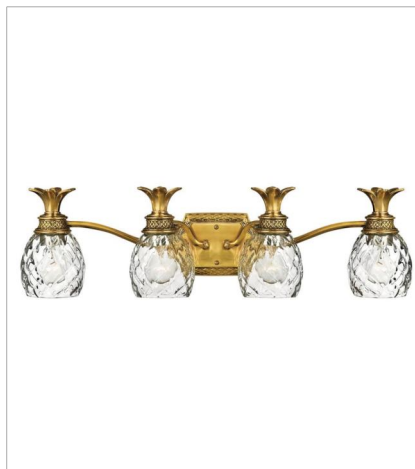

# PLANTATION

A Hinkley classic, the ornate Plantation collection features exceptional pineapple shaped, clear optic glass that makes a noble statement with matching candle sleeves and elaborate, decorative cast detailing.

**FINISH:** Burnished Brass  
**GLASS:** Clear Optic  
**SHADE:** Ivory Silk

**4140BB**  
SINGLE LIGHT SCONCE  
6" W, 14.5" H  
Socketed  
1-5w Cand. LED, 60w Equiv.

**5310BB**  
SINGLE LIGHT VANITY  
5" W, 8.8" H  
Socketed  
1-10w Med. LED, 100w Equiv.

**5312BB**  
TWO LIGHT VANITY  
13" W, 8.3" H  
Socketed  
2-10w Med. LED, 100w Equiv.

**5313BB**  
THREE LIGHT VANITY  
21" W, 8.3" H  
Socketed  
3-10w Med. LED, 100w Equiv.

**5314BB**  
FOUR LIGHT VANITY  
29" W, 8.3" H  
Socketed  
4-10w Med. LED, 100w Equiv.