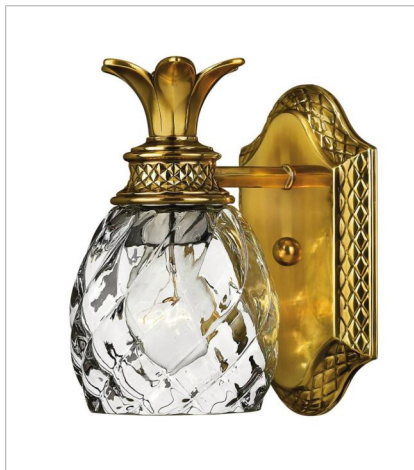

PLANTATION

A Hinkley classic, the ornate Plantation collection features exceptional pineapple shaped, clear optic glass that makes a noble statement with matching candle sleeves and elaborate, decorative cast detailing.

FINISH: Burnished Brass
GLASS: Clear Optic
SHADE: Ivory Silk

4140BB
SINGLE LIGHT SCONCE
6" W, 14.5" H
Socketed
1-5w Cand. LED, 60w Equiv.

5310BB
SINGLE LIGHT VANITY
5" W, 8.8" H
Socketed
1-10w Med. LED, 100w Equiv.

5315BB
FIVE LIGHT VANITY
37" W, 8.3" H
Socketed
5-10w Med. LED, 100w Equiv.

PLANTATION

A Hinkley classic, the ornate Plantation collection features exceptional pineapple shaped, clear optic glass that makes a noble statement with matching candle sleeves and elaborate, decorative cast detailing.

FINISH: Burnished Brass
GLASS: Clear Optic
SHADE: Ivory Silk

4885BB
MEDIUM SINGLE TIER
22.3" W, 24.5" H
Socketed
5-10w Med. LED, 75w Equiv.

4886BB
LARGE SINGLE TIER
28" W, 33" H
Socketed
7-5w Cand. LED, 60w Equiv.