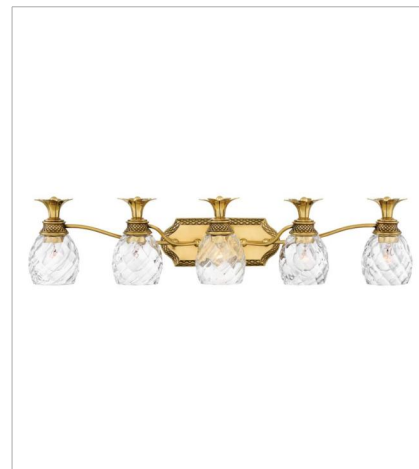

# PLANTATION

A Hinkley classic, the ornate Plantation collection features exceptional pineapple shaped, clear optic glass that makes a noble statement with matching candle sleeves and elaborate, decorative cast detailing.

**FINISH:** Burnished Brass  
**GLASS:** Clear Optic  
**SHADE:** Ivory Silk

**4140BB**  
SINGLE LIGHT SCONCE  
6" W, 14.5" H  
Socketed  
1-5w Cand. LED, 60w Equiv.

**5310BB**  
SINGLE LIGHT VANITY  
5" W, 8.8" H  
Socketed  
1-10w Med. LED, 100w Equiv.

**5312BB**  
TWO LIGHT VANITY  
13" W, 8.3" H  
Socketed  
2-10w Med. LED, 100w Equiv.

**5313BB**  
THREE LIGHT VANITY  
21" W, 8.3" H  
Socketed  
3-10w Med. LED, 100w Equiv.

**5314BB**  
FOUR LIGHT VANITY  
29" W, 8.3" H  
Socketed  
4-10w Med. LED, 100w Equiv.