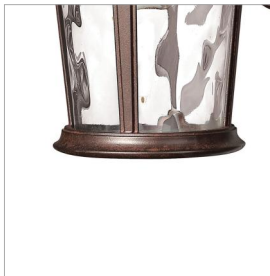

WINDSOR

1890RK

EXTRA SMALL WALL MOUNT LANTERN

Windsor combines elegant details and decorative cast detailing into its cast aluminum construction. The River Rock finish and clear water glass add to its majestic style.

DETAILS	
FINISH:	River Rock
MATERIAL:	Aluminum
GLASS:	Clear Water Glass
DIMMABLE:	YES - WITH DIMMABLE LAMP (NOT INCLUDED)

DIMENSIONS	
WIDTH:	7"
HEIGHT:	12.5"
WEIGHT:	5lb
BACK PLATE:	5.75"W X 8"H
EXTENSION:	8.3"
TOP TO OUTLET:	5"

LIGHT SOURCE	
LIGHT SOURCE:	Socketed
WATTAGE:	1-12w Med. LED, 75w Equiv.
VOLTAGE:	120v

SHIPPING	
CARTON LENGTH:	9.3
CARTON WIDTH:	9
CARTON HEIGHT:	14.5
CARTON WEIGHT:	6

PRODUCT DETAILS:

- Aluminum material ensures this piece can withstand strenuous outdoor conditions
- Part of the Estate Series, a comprehensive breadth of fixtures, thoughtfully selected to meet the diverse needs of expansive estates
- Wet Rated
- Mounted at a point of entry, wall mount lights provide safety and security with a welcoming element
- Classic lines and heritage details complement traditional architecture
- Outdoor finishes carry a 2-year warranty