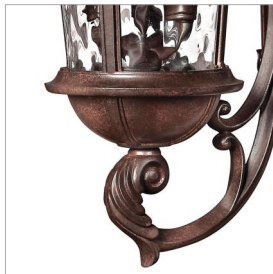

WINDSOR

1894RK

MEDIUM WALL MOUNT LANTERN

Windsor combines elegant details and decorative cast detailing into its cast aluminum construction. The River Rock finish and clear water glass add to its majestic style.

DETAILS	
FINISH:	River Rock
MATERIAL:	Aluminum
GLASS:	Clear Water Glass
DIMMABLE:	YES - WITH DIMMABLE LAMP (NOT INCLUDED)

DIMENSIONS	
WIDTH:	9.5"
HEIGHT:	25.5"
WEIGHT:	10lb
BACK PLATE:	5.75"W X 12"H
EXTENSION:	12"
TOP TO OUTLET:	13"

LIGHT SOURCE	
LIGHT SOURCE:	Socketed
WATTAGE:	3-5w Cand. LED, 40w Equiv.
VOLTAGE:	120v

SHIPPING	
CARTON LENGTH:	13
CARTON WIDTH:	11
CARTON HEIGHT:	22
CARTON WEIGHT:	14

PRODUCT DETAILS:

- Aluminum material ensures this piece can withstand strenuous outdoor conditions
- Part of the Estate Series, a comprehensive breadth of fixtures, thoughtfully selected to meet the diverse needs of expansive estates
- Wet Rated
- Mounted at a point of entry, wall mount lights provide safety and security with a welcoming element
- Classic lines and heritage details complement traditional architecture
- Outdoor finishes carry a 2-year warranty