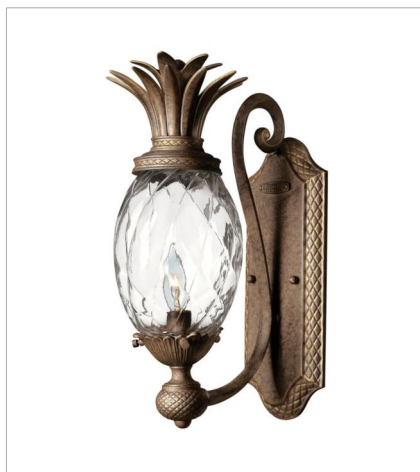

PLANTATION

A Hinkley classic, the ornate Plantation collection features exceptional pineapple-shaped, clear optic glass that makes a noble statement. The elaborate, decorative cast detailing is accentuated by its lush finish.

FINISH: Pearl Bronze
GLASS: Clear Optic, Inside Etched
Amber Optic
SHADE: Ivory Silk

4140PZ
SINGLE LIGHT SCONCE
6" W, 14.5" H
Socketed
1-5w Cand. LED, 60w Equiv.

5310PZ
SINGLE LIGHT SCONCE
5" W, 8.8" H
Socketed
1-10w Med. LED, 100w Equiv.

4885PZ
MEDIUM SINGLE TIER
22.3" W, 24.5" H
Socketed
5-10w Med. LED, 75w Equiv.

4886PZ
LARGE SINGLE TIER
28" W, 33" H
Socketed
7-5w Cand. LED, 60w Equiv.

5317PZ
SMALL PENDANT
5" W, 8.3" H
Socketed
1-10w Med. LED, 100w Equiv.

FINISH: Pearl Bronze
GLASS: Clear Optic, Inside Etched
Amber Optic
SHADE: Ivory Silk

4881PZ
MEDIUM FLUSH MOUNT
16" W, 8.8" H
Socketed
3-10w Med. LED, 60w Equiv.

2120PZ
SMALL WALL MOUNT LANTERN
8" W, 21.3" H
Socketed
1-10w Med. LED, 75w Equiv.