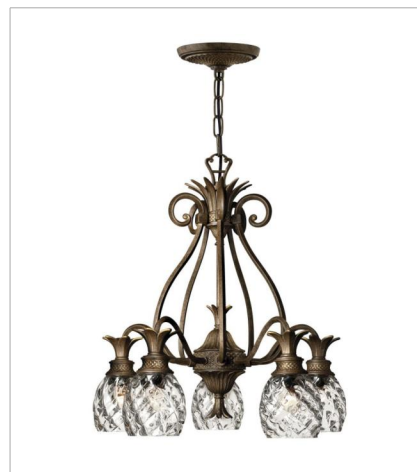

PLANTATION

A Hinkley classic, the ornate Plantation collection features exceptional pineapple-shaped, clear optic glass that makes a noble statement. The elaborate, decorative cast detailing is accentuated by its lush finish.

FINISH: Pearl Bronze
GLASS: Clear Optic, Inside Etched
Amber Optic
SHADE: Ivory Silk

4140PZ
SINGLE LIGHT SCONCE
6" W, 14.5" H
Socketed
1-5w Cand. LED, 60w Equiv.

5310PZ
SINGLE LIGHT SCONCE
5" W, 8.8" H
Socketed
1-10w Med. LED, 100w Equiv.

4885PZ
MEDIUM SINGLE TIER
22.3" W, 24.5" H
Socketed
5-10w Med. LED, 75w Equiv.

4886PZ
LARGE SINGLE TIER
28" W, 33" H
Socketed
7-5w Cand. LED, 60w Equiv.

5317PZ
SMALL PENDANT
5" W, 8.3" H
Socketed
1-10w Med. LED, 100w Equiv.

FINISH: Pearl Bronze
GLASS: Clear Optic, Inside Etched
Amber Optic
SHADE: Ivory Silk

4881PZ
MEDIUM FLUSH MOUNT
16" W, 8.8" H
Socketed
3-10w Med. LED, 60w Equiv.

2120PZ
SMALL WALL MOUNT LANTERN
8" W, 21.3" H
Socketed
1-10w Med. LED, 75w Equiv.