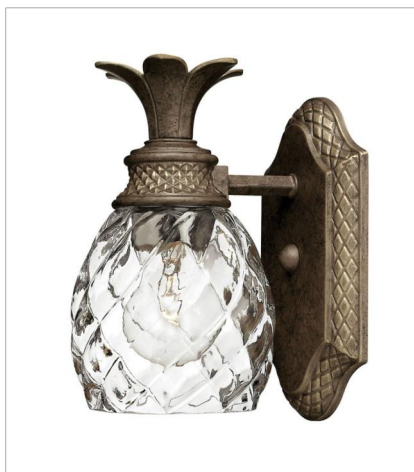

PLANTATION

A Hinkley classic, the ornate Plantation collection features exceptional pineapple-shaped, clear optic glass that makes a noble statement. The elaborate, decorative cast detailing is accentuated by its lush finish.

FINISH: Pearl Bronze
GLASS: Clear Optic, Inside Etched
Amber Optic
SHADE: Ivory Silk

4140PZ
SINGLE LIGHT SCONCE
6" W, 14.5" H
Socketed
1-5w Cand. LED, 60w Equiv.

5310PZ
SINGLE LIGHT SCONCE
5" W, 8.8" H
Socketed
1-10w Med. LED, 100w Equiv.

4885PZ
MEDIUM SINGLE TIER
22.3" W, 24.5" H
Socketed
5-10w Med. LED, 75w Equiv.

4886PZ
LARGE SINGLE TIER
28" W, 33" H
Socketed
7-5w Cand. LED, 60w Equiv.

5317PZ
SMALL PENDANT
5" W, 8.3" H
Socketed
1-10w Med. LED, 100w Equiv.

FINISH: Pearl Bronze
GLASS: Clear Optic, Inside Etched
Amber Optic
SHADE: Ivory Silk

4881PZ
MEDIUM FLUSH MOUNT
16" W, 8.8" H
Socketed
3-10w Med. LED, 60w Equiv.

2120PZ
SMALL WALL MOUNT LANTERN
8" W, 21.3" H
Socketed
1-10w Med. LED, 75w Equiv.