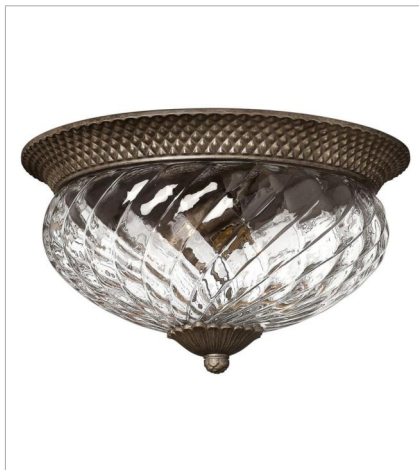

PLANTATION

A Hinkley classic, the ornate Plantation collection features exceptional pineapple-shaped, clear optic glass that makes a noble statement. The elaborate, decorative cast detailing is accentuated by its lush finish.

FINISH: Pearl Bronze
GLASS: Clear Optic, Inside Etched
Amber Optic
SHADE: Ivory Silk

4140PZ
SINGLE LIGHT SCONCE
6" W, 14.5" H
Socketed
1-5w Cand. LED, 60w Equiv.

5310PZ
SINGLE LIGHT SCONCE
5" W, 8.8" H
Socketed
1-10w Med. LED, 100w Equiv.

4102PZ
SMALL FLUSH MOUNT
12" W, 8" H
Socketed
2-7w Med. LED, 60w Equiv.

HINKLEY

HINKLEY
33000 Pin Oak Parkway
Avon Lake, OH 44012

PHONE: (440) 653-5500
Toll Free: 1 (800) 446-5539

hinkley.com

PLANTATION

A Hinkley classic, the ornate Plantation collection features exceptional pineapple-shaped, clear optic glass that makes a noble statement. The elaborate, decorative cast detailing is accentuated by its lush finish.

FINISH: Pearl Bronze
GLASS: Clear Optic, Inside Etched
Amber Optic
SHADE: Ivory Silk

4881PZ
MEDIUM FLUSH MOUNT
16" W, 8.8" H
Socketed
3-10w Med. LED, 60w Equiv.

2120PZ
SMALL WALL MOUNT LANTERN
8" W, 21.3" H
Socketed
1-10w Med. LED, 75w Equiv.