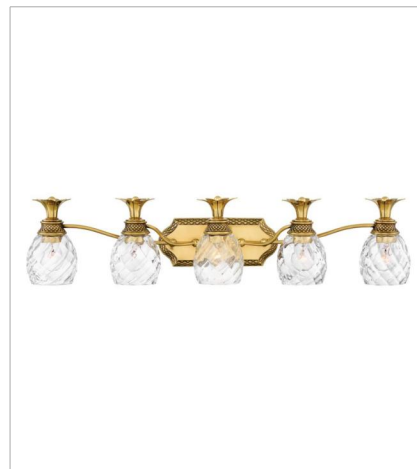

# PLANTATION

A Hinkley classic, the ornate Plantation collection features exceptional pineapple-shaped, clear optic glass that makes a noble statement. The elaborate, decorative cast detailing is accentuated by its lush finish.

**FINISH:** Burnished Brass  
**GLASS:** Clear Optic  
**SHADE:** Ivory Silk

**4140BB**  
SINGLE LIGHT SCONCE  
6" W, 14.5" H  
Socketed  
1-5w Cand. LED, 60w Equiv.

**5310BB**  
SINGLE LIGHT VANITY  
5" W, 8.8" H  
Socketed  
1-10w Med. LED, 100w Equiv.

**5312BB**  
TWO LIGHT VANITY  
13" W, 8.3" H  
Socketed  
2-10w Med. LED, 100w Equiv.

**5313BB**  
THREE LIGHT VANITY  
21" W, 8.3" H  
Socketed  
3-10w Med. LED, 100w Equiv.

**5314BB**  
FOUR LIGHT VANITY  
29" W, 8.3" H  
Socketed  
4-10w Med. LED, 100w Equiv.