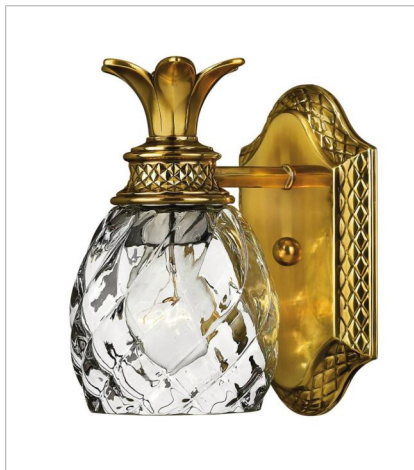

# PLANTATION

A Hinkley classic, the ornate Plantation collection features exceptional pineapple-shaped, clear optic glass that makes a noble statement. The elaborate, decorative cast detailing is accentuated by its lush finish.

**FINISH:** Burnished Brass  
**GLASS:** Clear Optic  
**SHADE:** Ivory Silk

**4140BB**  
SINGLE LIGHT SCONCE  
6" W, 14.5" H  
Socketed  
1-5w Cand. LED, 60w Equiv.

**5310BB**  
SINGLE LIGHT VANITY  
5" W, 8.8" H  
Socketed  
1-10w Med. LED, 100w Equiv.

**5315BB**  
FIVE LIGHT VANITY  
37" W, 8.3" H  
Socketed  
5-10w Med. LED, 100w Equiv.