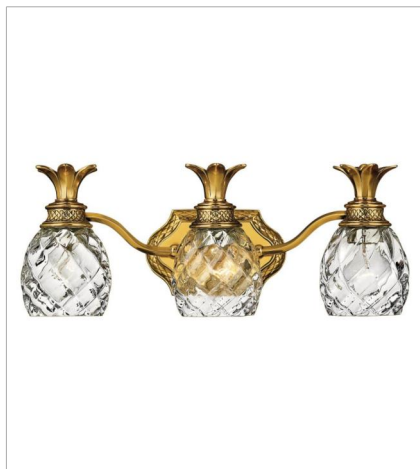

# PLANTATION

A Hinkley classic, the ornate Plantation collection features exceptional pineapple-shaped, clear optic glass that makes a noble statement. The elaborate, decorative cast detailing is accentuated by its lush finish.

**FINISH:** Burnished Brass  
**GLASS:** Clear Optic  
**SHADE:** Ivory Silk

**4140BB**  
SINGLE LIGHT SCONCE  
6" W, 14.5" H  
Socketed  
1-5w Cand. LED, 60w Equiv.

**5310BB**  
SINGLE LIGHT VANITY  
5" W, 8.8" H  
Socketed  
1-10w Med. LED, 100w Equiv.

**5312BB**  
TWO LIGHT VANITY  
13" W, 8.3" H  
Socketed  
2-10w Med. LED, 100w Equiv.

**5313BB**  
THREE LIGHT VANITY  
21" W, 8.3" H  
Socketed  
3-10w Med. LED, 100w Equiv.

**5314BB**  
FOUR LIGHT VANITY  
29" W, 8.3" H  
Socketed  
4-10w Med. LED, 100w Equiv.