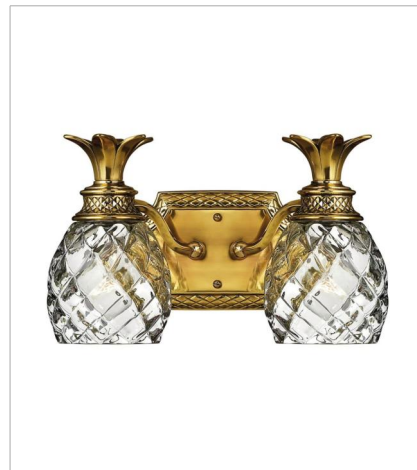

# PLANTATION

A Hinkley classic, the ornate Plantation collection features exceptional pineapple-shaped, clear optic glass that makes a noble statement. The elaborate, decorative cast detailing is accentuated by its lush finish.

**FINISH:** Burnished Brass  
**GLASS:** Clear Optic  
**SHADE:** Ivory Silk

**4140BB**  
SINGLE LIGHT SCONCE  
6" W, 14.5" H  
Socketed  
1-5w Cand. LED, 60w Equiv.

**5310BB**  
SINGLE LIGHT VANITY  
5" W, 8.8" H  
Socketed  
1-10w Med. LED, 100w Equiv.