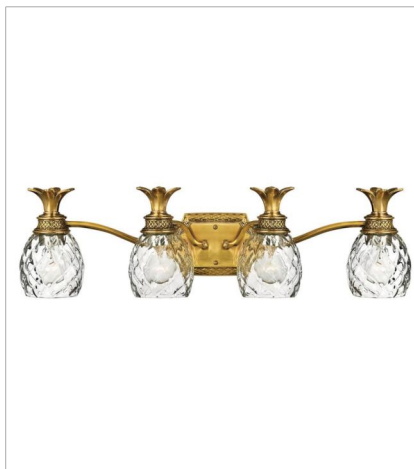

# PLANTATION

A Hinkley classic, the ornate Plantation collection features exceptional pineapple-shaped, clear optic glass that makes a noble statement. The elaborate, decorative cast detailing is accentuated by its lush finish.

**FINISH:** Burnished Brass  
**GLASS:** Clear Optic  
**SHADE:** Ivory Silk

**4140BB**  
SINGLE LIGHT SCONCE  
6" W, 14.5" H  
Socketed  
1-5w Cand. LED, 60w Equiv.

**5310BB**  
SINGLE LIGHT VANITY  
5" W, 8.8" H  
Socketed  
1-10w Med. LED, 100w Equiv.

**5312BB**  
TWO LIGHT VANITY  
13" W, 8.3" H  
Socketed  
2-10w Med. LED, 100w Equiv.

**5313BB**  
THREE LIGHT VANITY  
21" W, 8.3" H  
Socketed  
3-10w Med. LED, 100w Equiv.

**5314BB**  
FOUR LIGHT VANITY  
29" W, 8.3" H  
Socketed  
4-10w Med. LED, 100w Equiv.