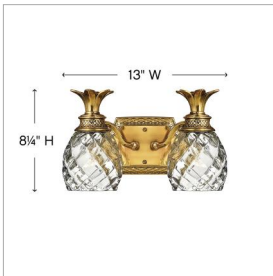

## 5312BB

### TWO LIGHT VANITY

A Hinkley classic, the ornate Plantation collection features exceptional pineapple-shaped, clear optic glass that makes a noble statement. The elaborate, decorative cast detailing is accentuated by its lush finish.

DETAILS	
FINISH:	Burnished Brass
MATERIAL:	Brass
GLASS:	Clear Optic
DIMMABLE:	YES - WITH DIMMABLE LAMP (NOT INCLUDED)

DIMENSIONS	
WIDTH:	13"
HEIGHT:	8.3"
WEIGHT:	4lb
BACK PLATE:	8"W X 4.75"H
EXTENSION:	6.8"
TOP TO OUTLET:	4.75"

LIGHT SOURCE	
LIGHT SOURCE:	Socketed
WATTAGE:	2-10w Med. LED, 100w Equiv.
VOLTAGE:	120v

SHIPPING	
CARTON LENGTH:	9.5
CARTON WIDTH:	16
CARTON HEIGHT:	12
CARTON WEIGHT:	4.8