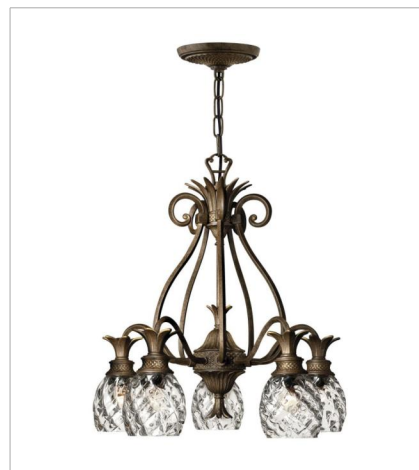

# PLANTATION

A Hinkley classic, the ornate Plantation collection features exceptional pineapple-shaped, clear optic glass that makes a noble statement. The elaborate, decorative cast detailing is accentuated by its lush finish.

**FINISH:** Pearl Bronze  
**GLASS:** Clear Optic, Inside Etched  
Amber Optic  
**SHADE:** Ivory Silk

**4140PZ**  
SINGLE LIGHT SCONCE  
6" W, 14.5" H  
Socketed  
1-5w Cand. LED, 60w Equiv.

**5310PZ**  
SINGLE LIGHT SCONCE  
5" W, 8.8" H  
Socketed  
1-10w Med. LED, 100w Equiv.

**4885PZ**  
MEDIUM SINGLE TIER  
22.3" W, 24.5" H  
Socketed  
5-10w Med. LED, 75w Equiv.

**4886PZ**  
LARGE SINGLE TIER  
28" W, 33" H  
Socketed  
7-5w Cand. LED, 60w Equiv.

**5317PZ**  
SMALL PENDANT  
5" W, 8.3" H  
Socketed  
1-10w Med. LED, 100w Equiv.