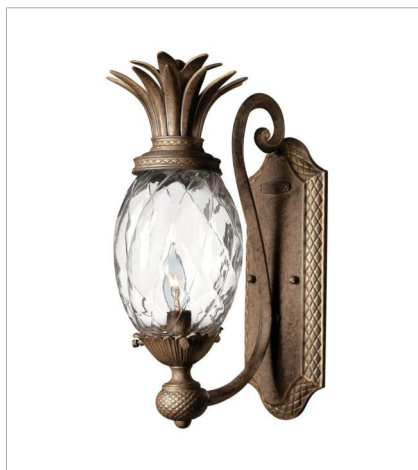

# PLANTATION

A Hinkley classic, the ornate Plantation collection features exceptional pineapple-shaped, clear optic glass that makes a noble statement. The elaborate, decorative cast detailing is accentuated by its lush finish.

**FINISH:** Pearl Bronze  
**GLASS:** Clear Optic, Inside Etched  
Amber Optic  
**SHADE:** Ivory Silk

**4140PZ**  
SINGLE LIGHT SCONCE  
6" W, 14.5" H  
Socketed  
1-5w Cand. LED, 60w Equiv.

**5310PZ**  
SINGLE LIGHT SCONCE  
5" W, 8.8" H  
Socketed  
1-10w Med. LED, 100w Equiv.

**4885PZ**  
MEDIUM SINGLE TIER  
22.3" W, 24.5" H  
Socketed  
5-10w Med. LED, 75w Equiv.

**4886PZ**  
LARGE SINGLE TIER  
28" W, 33" H  
Socketed  
7-5w Cand. LED, 60w Equiv.

**5317PZ**  
SMALL PENDANT  
5" W, 8.3" H  
Socketed  
1-10w Med. LED, 100w Equiv.