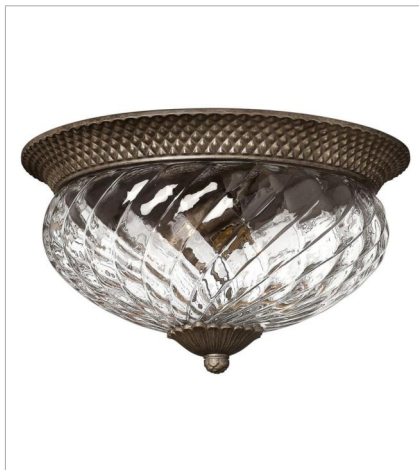

PLANTATION

A Hinkley classic, the ornate Plantation collection features exceptional pineapple-shaped, clear optic glass that makes a noble statement. The elaborate, decorative cast detailing is accentuated by its lush finish.

FINISH: Pearl Bronze
GLASS: Clear Optic, Inside Etched
Amber Optic
SHADE: Ivory Silk

4881PZ
MEDIUM FLUSH MOUNT
16" W, 8.8" H
Socketed
3-10w Med. LED, 60w Equiv.