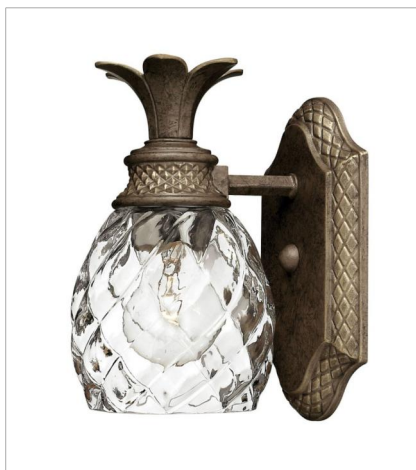

# PLANTATION

A Hinkley classic, the ornate Plantation collection features exceptional pineapple-shaped, clear optic glass that makes a noble statement. The elaborate, decorative cast detailing is accentuated by its lush finish.

**FINISH:** Pearl Bronze  
**GLASS:** Clear Optic, Inside Etched  
Amber Optic  
**SHADE:** Ivory Silk

**4140PZ**  
SINGLE LIGHT SCONCE  
6" W, 14.5" H  
Socketed  
1-5w Cand. LED, 60w Equiv.

**5310PZ**  
SINGLE LIGHT SCONCE  
5" W, 8.8" H  
Socketed  
1-10w Med. LED, 100w Equiv.

**4885PZ**  
MEDIUM SINGLE TIER  
22.3" W, 24.5" H  
Socketed  
5-10w Med. LED, 75w Equiv.

**4886PZ**  
LARGE SINGLE TIER  
28" W, 33" H  
Socketed  
7-5w Cand. LED, 60w Equiv.

**5317PZ**  
SMALL PENDANT  
5" W, 8.3" H  
Socketed  
1-10w Med. LED, 100w Equiv.