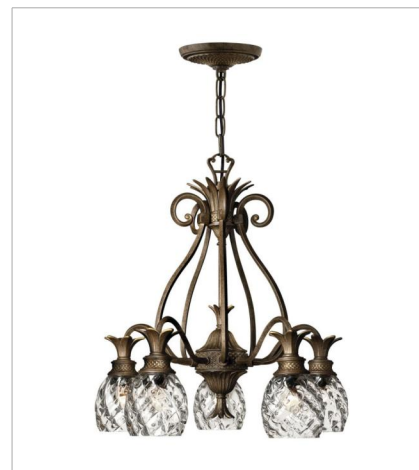

PLANTATION

A Hinkley classic, the ornate Plantation collection features exceptional pineapple shaped, clear optic glass that makes a noble statement with matching candle sleeves and elaborate, decorative cast detailing.

FINISH: Pearl Bronze
GLASS: Clear Optic, Inside Etched
Amber Optic
SHADE: Ivory Silk

4140PZ
SINGLE LIGHT SCONCE
6" W, 14.5" H
Socketed
1-5w Cand. LED, 60w Equiv.

5310PZ
SINGLE LIGHT SCONCE
5" W, 8.8" H
Socketed
1-10w Med. LED, 100w Equiv.

4885PZ
MEDIUM SINGLE TIER
22.3" W, 24.5" H
Socketed
5-10w Med. LED, 75w Equiv.

4886PZ
LARGE SINGLE TIER
28" W, 33" H
Socketed
7-5w Cand. LED, 60w Equiv.

5317PZ
SMALL PENDANT
5" W, 8.3" H
Socketed
1-10w Med. LED, 100w Equiv.

FINISH: Pearl Bronze
GLASS: Clear Optic, Inside Etched
Amber Optic
SHADE: Ivory Silk

4881PZ
MEDIUM FLUSH MOUNT
16" W, 8.8" H
Socketed
3-10w Med. LED, 60w Equiv.

2120PZ
SMALL WALL MOUNT LANTERN
8" W, 21.3" H
Socketed
1-10w Med. LED, 75w Equiv.