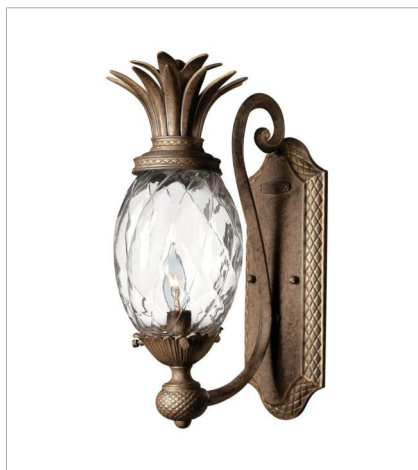

PLANTATION

A Hinkley classic, the ornate Plantation collection features exceptional pineapple shaped, clear optic glass that makes a noble statement with matching candle sleeves and elaborate, decorative cast detailing.

FINISH: Pearl Bronze
GLASS: Clear Optic, Inside Etched
Amber Optic
SHADE: Ivory Silk

4140PZ
SINGLE LIGHT SCONCE
6" W, 14.5" H
Socketed
1-5w Cand. LED, 60w Equiv.

5310PZ
SINGLE LIGHT SCONCE
5" W, 8.8" H
Socketed
1-10w Med. LED, 100w Equiv.

4885PZ
MEDIUM SINGLE TIER
22.3" W, 24.5" H
Socketed
5-10w Med. LED, 75w Equiv.

4886PZ
LARGE SINGLE TIER
28" W, 33" H
Socketed
7-5w Cand. LED, 60w Equiv.

5317PZ
SMALL PENDANT
5" W, 8.3" H
Socketed
1-10w Med. LED, 100w Equiv.

FINISH: Pearl Bronze
GLASS: Clear Optic, Inside Etched
Amber Optic
SHADE: Ivory Silk

4881PZ
MEDIUM FLUSH MOUNT
16" W, 8.8" H
Socketed
3-10w Med. LED, 60w Equiv.

2120PZ
SMALL WALL MOUNT LANTERN
8" W, 21.3" H
Socketed
1-10w Med. LED, 75w Equiv.