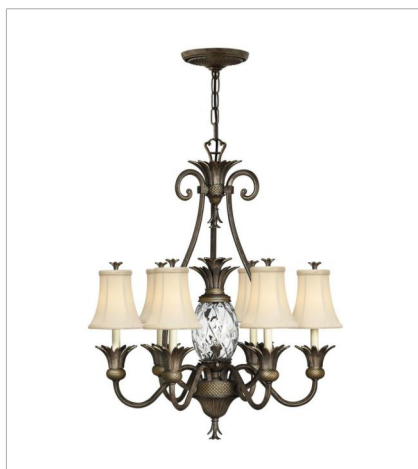

PLANTATION

A Hinkley classic, the ornate Plantation collection features exceptional pineapple shaped, clear optic glass that makes a noble statement with matching candle sleeves and elaborate, decorative cast detailing.

FINISH: Pearl Bronze
GLASS: Clear Optic, Inside Etched
Amber Optic
SHADE: Ivory Silk

4140PZ
SINGLE LIGHT SCONCE
6" W, 14.5" H
Socketed
1-5w Cand. LED, 60w Equiv.

5310PZ
SINGLE LIGHT SCONCE
5" W, 8.8" H
Socketed
1-10w Med. LED, 100w Equiv.

4885PZ
MEDIUM SINGLE TIER
22.3" W, 24.5" H
Socketed
5-10w Med. LED, 75w Equiv.

4886PZ
LARGE SINGLE TIER
28" W, 33" H
Socketed
7-5w Cand. LED, 60w Equiv.

5317PZ
SMALL PENDANT
5" W, 8.3" H
Socketed
1-10w Med. LED, 100w Equiv.

4102PZ
SMALL FLUSH MOUNT
12" W, 8" H
Socketed
2-7w Med. LED, 60w Equiv.

HINKLEY

HINKLEY
33000 Pin Oak Parkway
Avon Lake, OH 44012

PHONE: (440) 653-5500
Toll Free: 1 (800) 446-5539

hinkley.com

PLANTATION

A Hinkley classic, the ornate Plantation collection features exceptional pineapple shaped, clear optic glass that makes a noble statement with matching candle sleeves and elaborate, decorative cast detailing.