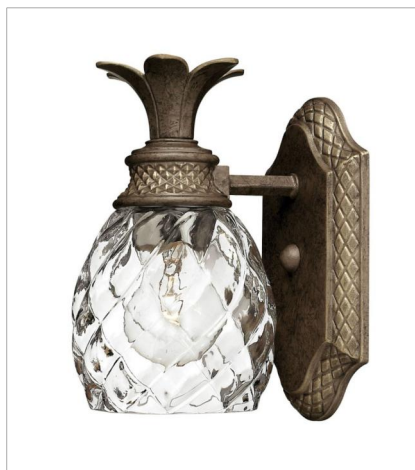

PLANTATION

A Hinkley classic, the ornate Plantation collection features exceptional pineapple shaped, clear optic glass that makes a noble statement with matching candle sleeves and elaborate, decorative cast detailing.

FINISH: Pearl Bronze
GLASS: Clear Optic, Inside Etched
Amber Optic
SHADE: Ivory Silk

4140PZ
SINGLE LIGHT SCONCE
6" W, 14.5" H
Socketed
1-5w Cand. LED, 60w Equiv.

5310PZ
SINGLE LIGHT SCONCE
5" W, 8.8" H
Socketed
1-10w Med. LED, 100w Equiv.

4885PZ
MEDIUM SINGLE TIER
22.3" W, 24.5" H
Socketed
5-10w Med. LED, 75w Equiv.

4886PZ
LARGE SINGLE TIER
28" W, 33" H
Socketed
7-5w Cand. LED, 60w Equiv.

5317PZ
SMALL PENDANT
5" W, 8.3" H
Socketed
1-10w Med. LED, 100w Equiv.

FINISH: Pearl Bronze
GLASS: Clear Optic, Inside Etched
Amber Optic
SHADE: Ivory Silk

4881PZ
MEDIUM FLUSH MOUNT
16" W, 8.8" H
Socketed
3-10w Med. LED, 60w Equiv.

2120PZ
SMALL WALL MOUNT LANTERN
8" W, 21.3" H
Socketed
1-10w Med. LED, 75w Equiv.