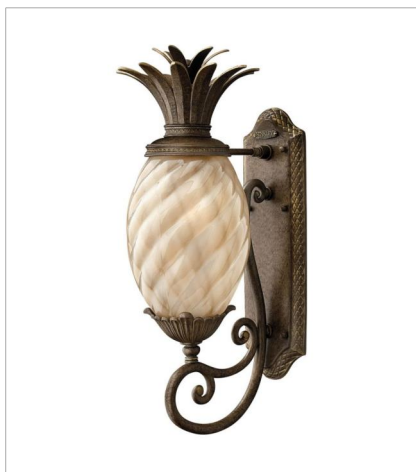

PLANTATION

A Hinkley classic, the ornate Plantation collection features exceptional pineapple shaped, clear optic glass that makes a noble statement with matching candle sleeves and elaborate, decorative cast detailing.

FINISH: Pearl Bronze
GLASS: Clear Optic, Inside Etched
Amber Optic
SHADE: Ivory Silk

4140PZ
SINGLE LIGHT SCONCE
6" W, 14.5" H
Socketed
1-5w Cand. LED, 60w Equiv.

5310PZ
SINGLE LIGHT SCONCE
5" W, 8.8" H
Socketed
1-10w Med. LED, 100w Equiv.

4102PZ
SMALL FLUSH MOUNT
12" W, 8" H
Socketed
2-7w Med. LED, 60w Equiv.

HINKLEY

HINKLEY
33000 Pin Oak Parkway
Avon Lake, OH 44012

PHONE: (440) 653-5500
Toll Free: 1 (800) 446-5539

hinkley.com

PLANTATION

A Hinkley classic, the ornate Plantation collection features exceptional pineapple shaped, clear optic glass that makes a noble statement with matching candle sleeves and elaborate, decorative cast detailing.

FINISH: Pearl Bronze
GLASS: Clear Optic, Inside Etched
Amber Optic
SHADE: Ivory Silk

4881PZ
MEDIUM FLUSH MOUNT
16" W, 8.8" H
Socketed
3-10w Med. LED, 60w Equiv.

2120PZ
SMALL WALL MOUNT LANTERN
8" W, 21.3" H
Socketed
1-10w Med. LED, 75w Equiv.