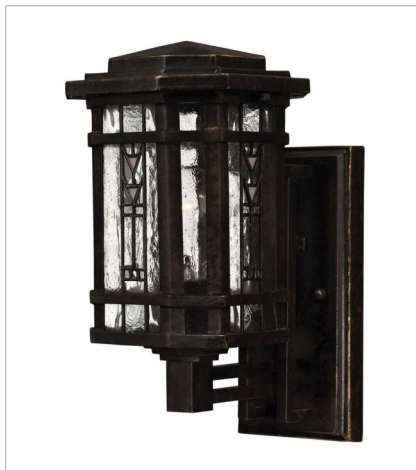

TAHOE

Tahoe makes a classic Arts & Crafts design statement in cast aluminum construction with panels of clear seedy water glass and copper foil art glass accents.

FINISH: Regency Bronze
GLASS: Clear Seedy Water Glass with Copper Foil Art Glass accents

4717RB
SMALL PENDANT
6.8" W, 6.8" H
Socketed
1-12w Med. LED, 75w Equiv.

2246RB
SMALL WALL MOUNT LANTERN
6.5" W, 12" H
Socketed
1-10w Med. LED, 60w Equiv.

2242RB
LARGE HANGING LANTERN
12" W, 22.5" H
Socketed
4-5w Cand. LED, 40w Equiv.