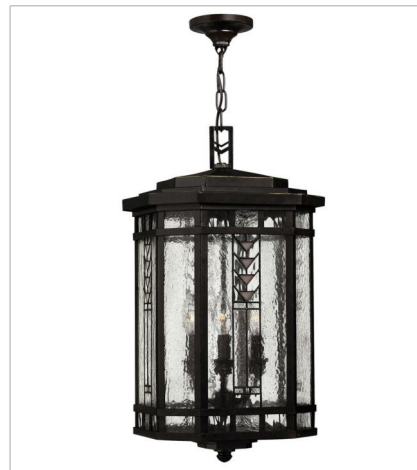

# TAHOE

Tahoe makes a classic Arts & Crafts design statement in cast aluminum construction with panels of clear seedy water glass and copper foil art glass accents.

**FINISH:** Regency Bronze  
**GLASS:** Clear Seedy Water Glass with Copper Foil Art Glass accents

**4717RB**  
SMALL PENDANT  
6.8" W, 6.8" H  
Socketed  
1-12w Med. LED, 75w Equiv.

**2246RB**  
SMALL WALL MOUNT LANTERN  
6.5" W, 12" H  
Socketed  
1-10w Med. LED, 60w Equiv.

**2242RB**  
LARGE HANGING LANTERN  
12" W, 22.5" H  
Socketed  
4-5w Cand. LED, 40w Equiv.