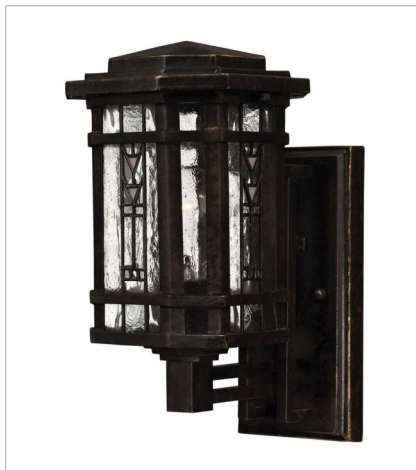

# TAHOE

Tahoe makes a classic Arts & Crafts design statement in cast aluminum construction with panels of clear seedy water glass and copper foil art glass accents.

**FINISH:** Regency Bronze  
**GLASS:** Clear Seedy Water Glass with Copper Foil Art Glass accents

**4717RB**  
SMALL PENDANT  
6.8" W, 6.8" H  
Socketed  
1-12w Med. LED, 75w Equiv.

**2246RB**  
SMALL WALL MOUNT LANTERN  
6.5" W, 12" H  
Socketed  
1-10w Med. LED, 60w Equiv.

**2242RB**  
LARGE HANGING LANTERN  
12" W, 22.5" H  
Socketed  
4-5w Cand. LED, 40w Equiv.