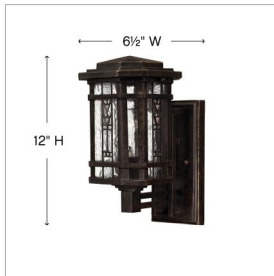

### SMALL WALL MOUNT LANTERN

Tahoe makes a classic Arts & Crafts design statement in cast aluminum construction with panels of clear seedy water glass and copper foil art glass accents.

DETAILS	
FINISH:	Regency Bronze
MATERIAL:	Aluminum
GLASS:	Clear Seedy Water Glass with Copper Foil Art Glass accents
DIMMABLE:	YES - WITH DIMMABLE LAMP (NOT INCLUDED)

DIMENSIONS	
WIDTH:	6.5"
HEIGHT:	12"
WEIGHT:	7lb
BACK PLATE:	4.5"W X 9.25"H
EXTENSION:	9"
TOP TO OUTLET:	7.5"

LIGHT SOURCE	
LIGHT SOURCE:	Socketed
WATTAGE:	1-10w Med. LED, 60w Equiv.
VOLTAGE:	120v

SHIPPING	
CARTON LENGTH:	9
CARTON WIDTH:	12
CARTON HEIGHT:	15
CARTON WEIGHT:	8