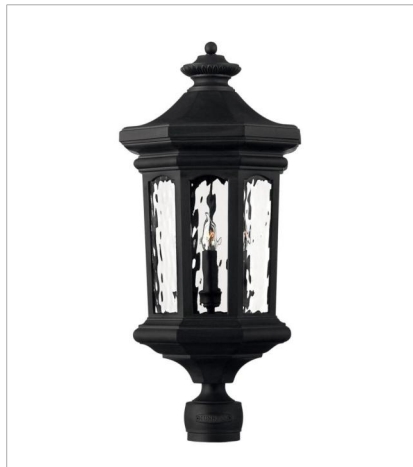

1601MB-LV
LARGE POST MOUNT LANTERN
11.8" W, 26.3" H
Socketed
4-3.50w Cand. LED *Included

HINKLEY

HINKLEY
33000 Pin Oak Parkway
Avon Lake, OH 44012

PHONE: (440) 653-5500
Toll Free: 1 (800) 446-5539

hinkley.com