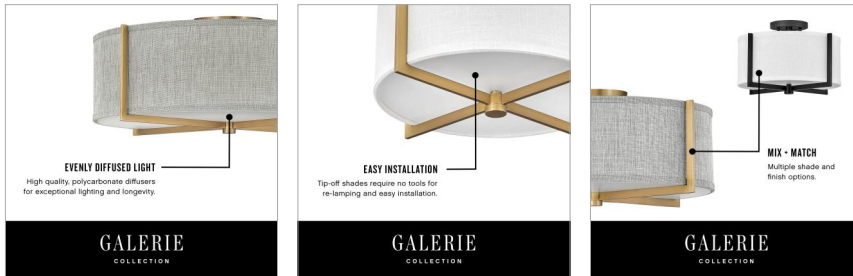

GALERIE

COLLECTION

AXIS HEATHERED GRAY

41709BK

LARGE SEMI-FLUSH MOUNT

Creativity meets practicality in Axis. Featuring a classic crossed-stem design, its shade comes in Off White Linen or Heather Gray Linen complemented by a Black or Heritage Brass finish.

DETAILS	
FINISH:	Black
MATERIAL:	Steel
SHADE:	Heathered Gray Linen
DIMMABLE:	YES - WITH DIMMABLE LAMP (NOT INCLUDED)

DIMENSIONS	
WIDTH:	25.5"
HEIGHT:	10.5"
WEIGHT:	6.5lb

LIGHT SOURCE	
LIGHT SOURCE:	Socketed
WATTAGE:	4-14w Med. LED, 25w Equiv.
VOLTAGE:	120v

MOUNTING	
CANOPY:	6.75" Dia.

SHIPPING	
CARTON LENGTH:	25
CARTON WIDTH:	25
CARTON HEIGHT:	26
CARTON WEIGHT:	27.3

PRODUCT DETAILS:

- Dry Rated
- Merging modern and classic elements, the Galerie Collection offers a variety of LED ceiling and sconce fixtures with unique details and finishes that easily complement other Galerie Collection pieces.
- Merging the best of traditional and modern elements with a sophisticated and streamlined look
- Diffusers are made of high transmittance, high diffusion, color stable LDA-filled polycarbonate to maximize delivered lumens