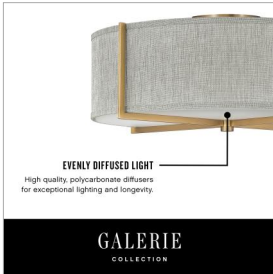

GALERIE

COLLECTION

AXIS OFF WHITE

41708HB

MEDIUM SEMI-FLUSH MOUNT

Creativity meets practicality in Axis. Featuring a classic crossed-stem design, its shade comes in Off White Linen or Heather Gray Linen complemented by a Black or Heritage Brass finish.

DETAILS	
FINISH:	Heritage Brass
MATERIAL:	Steel
SHADE:	Off-White Linen
DIMMABLE:	YES - WITH DIMMABLE LAMP (NOT INCLUDED)

DIMENSIONS	
WIDTH:	19.5"
HEIGHT:	8.8"
WEIGHT:	5.1lb

LIGHT SOURCE	
LIGHT SOURCE:	Socketed
WATTAGE:	3-14w Med. LED, 25w Equiv.
VOLTAGE:	120v

MOUNTING	
CANOPY:	4.75" Dia.

SHIPPING	
CARTON LENGTH:	21.3
CARTON WIDTH:	11.2
CARTON HEIGHT:	21.5
CARTON WEIGHT:	8.6

PRODUCT DETAILS:

- Dry Rated
- Merging modern and classic elements, the Galerie Collection offers a variety of LED ceiling and sconce fixtures with unique details and finishes that easily complement other Galerie Collection pieces.
- Merging the best of traditional and modern elements with a sophisticated and streamlined look
- Diffusers are made of high transmittance, high diffusion, color stable LDA-filled polycarbonate to maximize delivered lumens