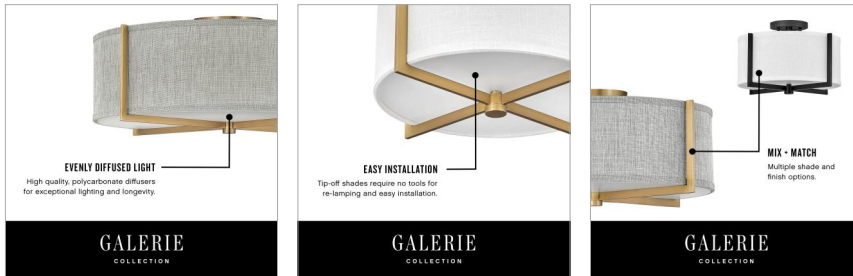

GALERIE

COLLECTION

AXIS HEATHERED GRAY

41707HB

MEDIUM SEMI-FLUSH MOUNT

Creativity meets practicality in Axis. Featuring a classic crossed-stem design, its shade comes in Off White Linen or Heather Gray Linen complemented by a Black or Heritage Brass finish.

DETAILS	
FINISH:	Heritage Brass
MATERIAL:	Steel
SHADE:	Heathered Gray Slub
DIMMABLE:	YES - WITH DIMMABLE LAMP (NOT INCLUDED)

DIMENSIONS	
WIDTH:	19.5"
HEIGHT:	8.8"
WEIGHT:	5.1lb

LIGHT SOURCE	
LIGHT SOURCE:	Socketed
WATTAGE:	3-14w Med. LED, 25w Equiv.
VOLTAGE:	120v

MOUNTING	
CANOPY:	4.75" Dia.

SHIPPING	
CARTON LENGTH:	21.3
CARTON WIDTH:	11.2
CARTON HEIGHT:	21.5
CARTON WEIGHT:	8.6

PRODUCT DETAILS:

- Dry Rated
- Merging modern and classic elements, the Galerie Collection offers a variety of LED ceiling and sconce fixtures with unique details and finishes that easily complement other Galerie Collection pieces.
- Merging the best of traditional and modern elements with a sophisticated and streamlined look
- Diffusers are made of high transmittance, high diffusion, color stable LDA-filled polycarbonate to maximize delivered lumens