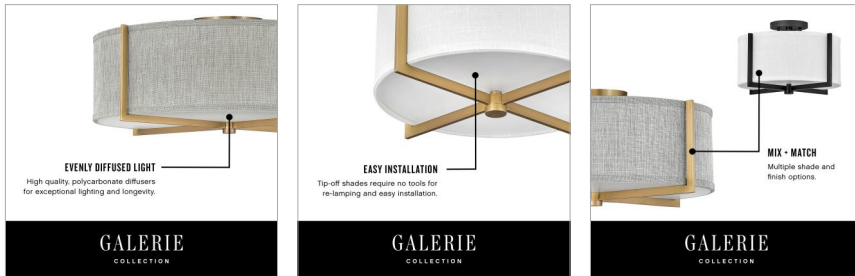

## AXIS HEATHERED GRAY

41707BK

MEDIUM SEMI-FLUSH MOUNT

Creativity meets practicality in Axis. Featuring a classic crossed-stem design, its shade comes in Off White Linen or Heather Gray Linen complemented by a Black or Heritage Brass finish.

DETAILS	
FINISH:	Black
MATERIAL:	Steel
SHADE:	Heathered Gray Linen
DIMMABLE:	YES - WITH DIMMABLE LAMP (NOT INCLUDED)

DIMENSIONS	
WIDTH:	19.5"
HEIGHT:	8.8"
WEIGHT:	5.1lb

LIGHT SOURCE	
LIGHT SOURCE:	Socketed
WATTAGE:	3-14w Med. LED, 25w Equiv.
VOLTAGE:	120v

### PRODUCT DETAILS:

- Dry Rated
- Merging modern and classic elements, the Galerie Collection offers a variety of LED ceiling and sconce fixtures with unique details and finishes that easily complement other Galerie Collection pieces.
- Merging the best of traditional and modern elements with a sophisticated and streamlined look
- Diffusers are made of high transmittance, high diffusion, color stable LDA-filled polycarbonate to maximize delivered lumens