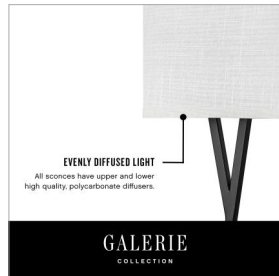

PRODUCT DETAILS:

- Dry Rated
- Merging modern and classic elements, the Galerie Collection offers a variety of LED ceiling and sconce fixtures with unique details and finishes that easily complement other Galerie Collection pieces.
- LED components carry a 5-year limited warranty
- Energy-efficient integrated LED - safer for the environment and low maintenance
- Merging the best of traditional and modern elements with a sophisticated and streamlined look
- Diffusers are made of high transmittance, high diffusion, color stable LDA-filled polycarbonate to maximize delivered lumens
- ADA compliant design provides added accessibility and maximum clearance
- Invisimount hardware is hidden on the backplate for a clean silhouette