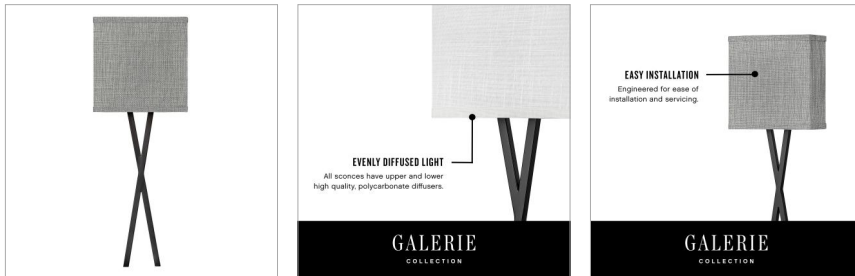

GALERIE
COLLECTION

AXIS HEATHERED GRAY

41101BK

LARGE SINGLE LIGHT SCNCE

Creativity meets practicality in Axis. Featuring a classic crossed-stem design, its shade comes in Off White Linen or Heather Gray Linen complemented by a Black or Heritage Brass finish.

DETAILS	
FINISH:	Black
MATERIAL:	Steel
SHADE:	Heathered Gray Linen
DIMMABLE:	YES - CL TYPE DIMMER (SSL7A)

DIMENSIONS	
WIDTH:	8"
HEIGHT:	22"
WEIGHT:	3.3lb
BACK PLATE:	5.5"W X 7.25"H
EXTENSION:	3"
TOP TO OUTLET:	4.25"

LIGHT SOURCE	
LIGHT SOURCE:	Integrated LED
LED NAME:	ER2G16W7
WATTAGE:	16w LED *Included
VOLTAGE:	120v
LUMENS:	1400
CRI:	95
INCANDESCENT EQUIVALENCY:	1 x 100w
DIMMABLE:	YES - CL TYPE DIMMER (SSL7A)

SHIPPING	
CARTON LENGTH:	16.5
CARTON WIDTH:	16
CARTON HEIGHT:	16.5
CARTON WEIGHT:	7.7

PRODUCT DETAILS:

- Dry Rated
- Merging modern and classic elements, the Galerie Collection offers a variety of LED ceiling and sconce fixtures with unique details and finishes that easily complement other Galerie Collection pieces.
- LED components carry a 5-year limited warranty
- Energy-efficient integrated LED - safer for the environment and low maintenance
- Merging the best of traditional and modern elements with a sophisticated and streamlined look
- Diffusers are made of high transmittance, high diffusion, color stable LDA-filled polycarbonate to maximize delivered lumens
- ADA compliant design provides added accessibility and maximum clearance
- Invisimount hardware is hidden on the backplate for a clean silhouette