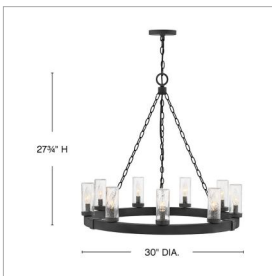

SAWYER

29208BK-LV

MEDIUM SINGLE TIER CHANDELIER 12V

The fresh, rustic design of the Sawyer collection will inject any outdoor living experience with the warm, cozy ambiance of an indoor setting. Constructed with Hinkley's own anti-corrosion coating, Sawyer ensures maximum resiliency and performance in the elements.

DETAILS	
FINISH:	Black
MATERIAL:	Metal
GLASS:	Clear Seedy
SLOPE DEGREE:	90
DIMMABLE:	YES - WITH MLV ON TRANSFORMER PRIMARY

DIMENSIONS	
WIDTH:	30"
HEIGHT:	27.8"
WEIGHT:	18lb

LIGHT SOURCE	
LIGHT SOURCE:	Socketed
WATTAGE:	9-3.50w Cand. LED *Included
VOLTAGE:	12v
VOLT AMPS:	34.7
TRANSFORMER REQUIRED:	Yes

MOUNTING	
CANOPY:	5.25" Dia.
LEAD WIRE:	1 X 120"

SHIPPING	
CARTON LENGTH:	32.5
CARTON WIDTH:	32.5
CARTON HEIGHT:	9
CARTON WEIGHT:	22.5

PRODUCT DETAILS:

- Innovative exterior 12V solution for all-in-one lamp, lighting and high design look (Transformer is required and sold separately)
- Can be hung on a sloped ceiling
- Wet Rated
- 12V systems with LED bulbs consume less energy leading to lower electricity bills and a reduced carbon footprint
- Rustic elements with bold, refined details complement a variety of facades from farmhouse to contemporary architecture
- Part of the Open Air Collection of interior-inspired outdoor-rated chandeliers and pendants designed to expand your indoor environment to exterior living spaces
- LED Bulbs carry a 3-year limited warranty
- 12-volt LED vintage filament bulbs included