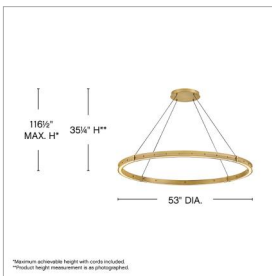

ALTHEA

FR41478LCB

EXTRA LARGE CHANDELIER

Elegant in its minimalism, Althea is simply adorned, accented by decorative screws in a matching Lacquered Brass or Satin Black finish. An etched diffuser softly diffuses light from the top and bottom, filling your entire space with warm illumination.

DETAILS	
FINISH:	Lacquered Brass
MATERIAL:	Steel
SLOPE DEGREE:	40
DIMMABLE:	YES - CL TYPE DIMMER (SSL7A)

DIMENSIONS	
WIDTH:	53"
HEIGHT:	35.3"
WEIGHT:	28.3lb

LIGHT SOURCE	
LIGHT SOURCE:	Integrated LED
WATTAGE:	90w LED *Included
VOLTAGE:	120v/277v

MOUNTING	
CANOPY:	11.75" Dia.
LEAD WIRE:	1 X 120"

SHIPPING	
CARTON LENGTH:	61
CARTON WIDTH:	61
CARTON HEIGHT:	6
CARTON WEIGHT:	43.2

PRODUCT DETAILS:

- Dry Rated
- Fixtures feature an easy install cable
- Can be hung on a sloped ceiling
- LED components carry a 5-year limited warranty
- Bold silhouette with dramatic details creates a modern statement
- Energy-efficient integrated LED - safer for the environment and low maintenance