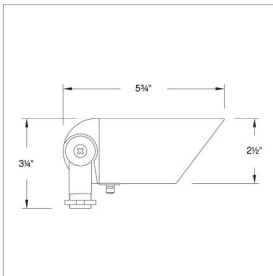

DETAILS	
FINISH:	Brass Satin Black
MATERIAL:	Brass
GLASS:	Clear Lens
DIMMABLE:	YES - WITH DIMMABLE LAMP (NOT INCLUDED)

DIMENSIONS	
WIDTH:	5.8"
HEIGHT:	3.3"
DEPTH:	2.5
WEIGHT:	1.4lb

LIGHT SOURCE	
LIGHT SOURCE:	Socketed
WATTAGE:	1-8w MR16 LED
VOLTAGE:	12v
TRANSFORMER REQUIRED:	Yes

MOUNTING	
LEAD WIRE:	1 X 18"

SHIPPING	
CARTON LENGTH:	11.5
CARTON WIDTH:	5.3
CARTON HEIGHT:	3.3
CARTON WEIGHT:	1.6

PRODUCT DETAILS:

- Highlight special areas of your landscape such as foliage, trees, and architectural environments
- Hardy Island Series products carry a lifetime limited warranty
- LED conversion bulbs available
- Wet Rated
- 12V systems with LED bulbs consume less energy leading to lower electricity bills and a reduced carbon footprint
- Classic lines and heritage details complement traditional architecture
- The Hinkley Home Automation App allows you to control your landscape lights anytime, anywhere. You can turn dimmers on/off and adjust sliding brightness settings remotely.
- Part of the Hardy Island Collection, constructed with solid cast brass for impeccable weather resistance