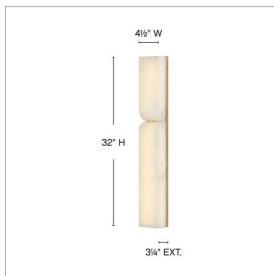

ALUNE

FR41972LCB

LARGE LED SCONCE

Defined by modern, asymmetrical curves, Alune accentuates smooth, natural alabaster with warm, integrated LEDs. Every unique variation in the stone's color and pattern is brought into focus, complemented by a luxe Lacquered Brass finish.

DETAILS	
FINISH:	Lacquered Brass
MATERIAL:	Aluminum
GLASS:	Alabaster
DIMMABLE:	YES - CL TYPE DIMMER (SSL7A)

DIMENSIONS	
WIDTH:	4.5"
HEIGHT:	32"
WEIGHT:	13lb
BACK PLATE:	4.5"W X 32"H
EXTENSION:	3.3"
TOP TO OUTLET:	4.25-28"

LIGHT SOURCE	
LIGHT SOURCE:	Integrated LED
WATTAGE:	36w LED *Included
VOLTAGE:	120v

SHIPPING	
CARTON LENGTH:	35.5
CARTON WIDTH:	8.3
CARTON HEIGHT:	7
CARTON WEIGHT:	15

PRODUCT DETAILS:

- This fixture can be mounted either up or down to best fit your space
- Damp Rated
- LED components carry a 5-year limited warranty
- Bold silhouette with dramatic details creates a modern statement
- Energy-efficient integrated LED - safer for the environment and low maintenance
- ADA compliant design provides added accessibility and maximum clearance
- Invisimount hardware is hidden on the backplate for a clean silhouette
- Adjustable hardware allows for easy positioning when mounting