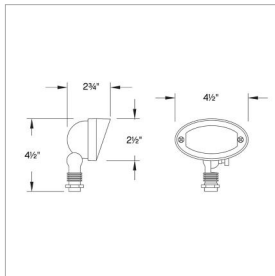

DETAILS	
FINISH:	Brass Satin Black
MATERIAL:	Cast Brass
GLASS:	Frosted Lens
DIMMABLE:	YES - WITH MLV ON TRANSFORMER PRIMARY

DIMENSIONS	
WIDTH:	2.8"
HEIGHT:	4.5"
DEPTH:	4.5
WEIGHT:	1.5lb

LIGHT SOURCE	
LIGHT SOURCE:	Socketed
WATTAGE:	1-2.50w Mini Wedge LED *Included
VOLTAGE:	12v
VOLT AMPS:	3.8
TRANSFORMER REQUIRED:	Yes

MOUNTING	
LEAD WIRE:	1 X 18"

SHIPPING	
CARTON LENGTH:	9.5
CARTON WIDTH:	6.5
CARTON HEIGHT:	3.3
CARTON WEIGHT:	2

PRODUCT DETAILS:

- Highlight special areas of your landscape such as foliage, trees, and architectural environments
- This fixture is oval in shape
- Hardy Island Series products carry a lifetime limited warranty
- Wet Rated
- LED Bulbs carry a 3-year limited warranty
- 12V systems with LED bulbs consume less energy leading to lower electricity bills and a reduced carbon footprint
- Classic lines and heritage details complement traditional architecture
- The Hinkley Home Automation App allows you to control your landscape lights anytime, anywhere. You can turn dimmers on/off and adjust sliding brightness settings remotely.