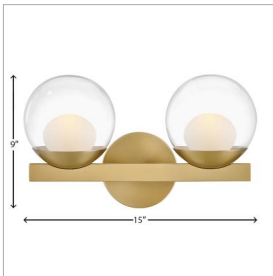

SUNNI

57442LCB-LL

SMALL TWO LIGHT VANITY

Sophisticated with an ultramodern twist, Sunni's sleek design showcases a distinctive glass globe that artfully layers a clear glass outside with an etched white interior. A minimal backplate and frame are finished in a bold Black or luxurious Lacquered Brass finish to easily complement your space.

DETAILS

FINISH:	Lacquered Brass
MATERIAL:	Steel
GLASS:	Clear Dome
DIMMABLE:	YES - CL TYPE DIMMER (SSL7A)

DIMENSIONS

WIDTH:	15"
HEIGHT:	9"
WEIGHT:	3lb
BACK PLATE:	5.25" Dia.
EXTENSION:	7.5"
TOP TO OUTLET:	6.25"

LIGHT SOURCE

LIGHT SOURCE:	Socketed
WATTAGE:	2-5w G9 LED *Included
VOLTAGE:	120v

SHIPPING

CARTON LENGTH:	16.5
CARTON WIDTH:	9.5
CARTON HEIGHT:	12.5
CARTON WEIGHT:	4.5

PRODUCT DETAILS:

- This fixture can be mounted either up or down to best fit your space
- Damp Rated
- Bold silhouette with dramatic details creates a modern statement
- LED Bulbs carry a 3-year limited warranty
- Invisimount hardware is hidden on the backplate for a clean silhouette
- G9 LED lamp required