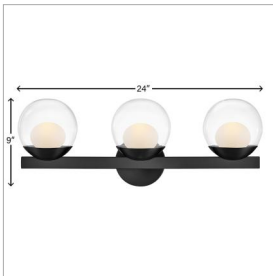

SUNNI

57443BK-LL

MEDIUM THREE LIGHT VANITY

Sophisticated with an ultramodern twist, Sunni's sleek design showcases a distinctive glass globe that artfully layers a clear glass outside with an etched white interior. A minimal backplate and frame are finished in a bold Black or luxurious Lacquered Brass finish to easily complement your space.

DETAILS	
FINISH:	Black
MATERIAL:	Steel
GLASS:	Clear Dome
DIMMABLE:	YES - CL TYPE DIMMER (SSL7A)

DIMENSIONS	
WIDTH:	24"
HEIGHT:	9"
WEIGHT:	4.5lb
BACK PLATE:	5.25" Dia.
EXTENSION:	7.5"
TOP TO OUTLET:	6.25"

LIGHT SOURCE	
LIGHT SOURCE:	Socketed
WATTAGE:	3-5w G9 LED *Included
VOLTAGE:	120v

SHIPPING	
CARTON LENGTH:	25.8
CARTON WIDTH:	9.5
CARTON HEIGHT:	12.5
CARTON WEIGHT:	6

PRODUCT DETAILS:

- This fixture can be mounted either up or down to best fit your space
- Damp Rated
- Bold silhouette with dramatic details creates a modern statement
- LED Bulbs carry a 3-year limited warranty
- Invisimount hardware is hidden on the backplate for a clean silhouette
- G9 LED lamp required