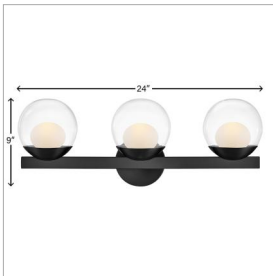

SUNNI

57443BK-LL

MEDIUM THREE LIGHT VANITY

Sophisticated with an ultramodern twist, Sunni's sleek design showcases a distinctive glass globe that artfully layers a clear glass outside with an etched white interior. A minimal backplate and frame are finished in a bold Black or luxurious Lacquered Brass finish to easily complement your space.

DETAILS

FINISH:	Black
MATERIAL:	Steel
GLASS:	Clear Dome
DIMMABLE:	YES - CL TYPE DIMMER (SSL7A)

DIMENSIONS

WIDTH:	24"
HEIGHT:	9"
WEIGHT:	4.5lb
BACK PLATE:	5.25" Dia.
EXTENSION:	7.5"
TOP TO OUTLET:	6.25"

LIGHT SOURCE

LIGHT SOURCE:	Socketed
WATTAGE:	3-5w G9 LED *Included
VOLTAGE:	120v

SHIPPING

CARTON LENGTH:	25.8
CARTON WIDTH:	9.5
CARTON HEIGHT:	12.5
CARTON WEIGHT:	6

PRODUCT DETAILS:

- This fixture can be mounted either up or down to best fit your space
- Damp Rated
- Bold silhouette with dramatic details creates a modern statement
- LED Bulbs carry a 3-year limited warranty
- Invisimount hardware is hidden on the backplate for a clean silhouette
- G9 LED lamp required

HINKLEY

HINKLEY
33000 Pin Oak Parkway
Avon Lake, OH 44012

PHONE: (440) 653-5500
Toll Free: 1 (800) 446-5539

hinkley.com