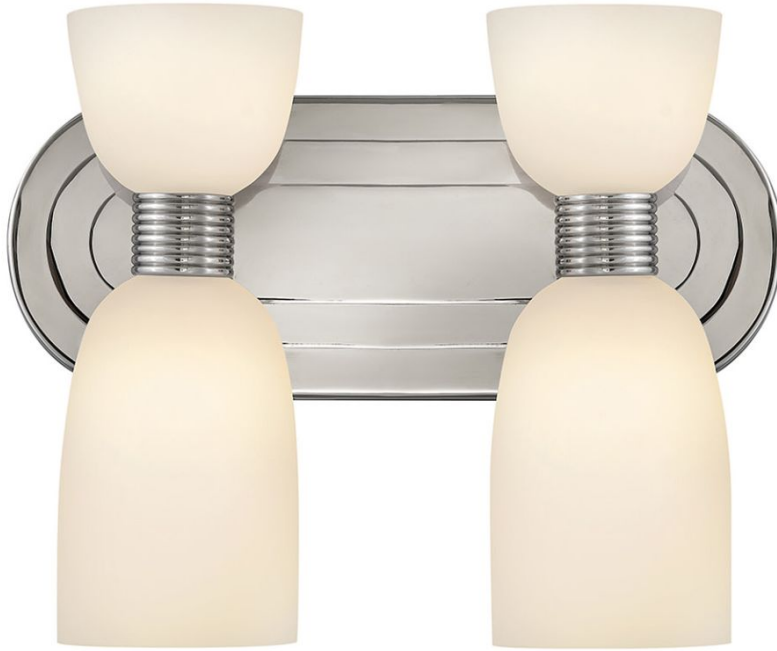

TALLULAH

52962PN-LL

SMALL TWO LIGHT VANITY

Graceful curves and delicate details define Tallulah. The smooth etched opal glass adds a touch of softness to balance ribbed metal details. Hardware featuring our Lacquered Brass or Polished Nickel finish creates a nuanced retro look that makes Tallulah the perfect addition to any décor.

DETAILS	
FINISH:	Polished Nickel
MATERIAL:	Steel
GLASS:	Etched Opal
DIMMABLE:	YES - CL TYPE DIMMER (SSL7A)

DIMENSIONS	
WIDTH:	12"
HEIGHT:	9"
WEIGHT:	5.2lb
BACK PLATE:	12"W X 4.5"H
EXTENSION:	5.5"
TOP TO OUTLET:	6"

LIGHT SOURCE	
LIGHT SOURCE:	Socketed
WATTAGE:	4-5w G9 LED *Included
VOLTAGE:	120v

SHIPPING	
CARTON LENGTH:	21
CARTON WIDTH:	12
CARTON HEIGHT:	8.3
CARTON WEIGHT:	6.7

PRODUCT DETAILS:

- Tallulah casts light both upward and downward, filling your space with inviting illumination
- This fixture can be mounted either up or down to best fit your space
- Damp Rated
- Bold silhouette with dramatic details creates a modern statement
- LED Bulbs carry a 3-year limited warranty
- Invisimount hardware is hidden on the backplate for a clean silhouette
- G9 LED lamp required
- Part of the Lisa McDenon Collection of eclectic lighting designs, blending traditional and modern West Coast styles with striking natural elements, sculptural silhouettes, and layered textiles