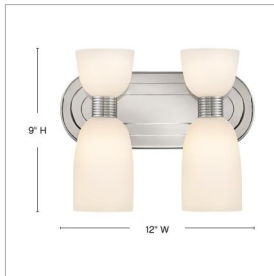

TALLULAH

52962PN-LL

SMALL TWO LIGHT VANITY

Graceful curves and delicate details define Tallulah. The smooth etched opal glass adds a touch of softness to balance ribbed metal details. Hardware featuring our Lacquered Brass or Polished Nickel finish creates a nuanced retro look that makes Tallulah the perfect addition to any décor.

DETAILS	
FINISH:	Polished Nickel
MATERIAL:	Steel
GLASS:	Etched Opal
DIMMABLE:	YES - CL TYPE DIMMER (SSL7A)

DIMENSIONS	
WIDTH:	12"
HEIGHT:	9"
WEIGHT:	5.2lb
BACK PLATE:	12"W X 4.5"H
EXTENSION:	5.5"
TOP TO OUTLET:	6"

LIGHT SOURCE	
LIGHT SOURCE:	Socketed
WATTAGE:	4-5w G9 LED *Included
VOLTAGE:	120v

SHIPPING	
CARTON LENGTH:	21
CARTON WIDTH:	12
CARTON HEIGHT:	8.3
CARTON WEIGHT:	6.7

PRODUCT DETAILS:

- Tallulah casts light both upward and downward, filling your space with inviting illumination
- This fixture can be mounted either up or down to best fit your space
- Damp Rated
- Bold silhouette with dramatic details creates a modern statement
- LED Bulbs carry a 3-year limited warranty
- Invisimount hardware is hidden on the backplate for a clean silhouette
- G9 LED lamp required
- Part of the Lisa McDenon Collection of eclectic lighting designs, blending traditional and modern West Coast styles with striking natural elements, sculptural silhouettes, and layered textiles