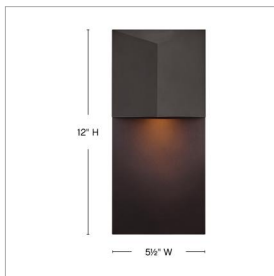

TREVA

29000DX-LL

SMALL WALL MOUNT LANTERN

With clean angular lines and a minimalistic silhouette, Treva's architectural modern downlight design serves as an excellent Dark Sky option for outdoor settings. Its sleek metal is elevated by a sophisticated Dark Oxidized Brass finish, which effortlessly complements interior living spaces as well.

DETAILS	
FINISH:	Dark Oxidized Brass
MATERIAL:	Aluminum
DIMMABLE:	YES - CL TYPE DIMMER (SSL7A)

DIMENSIONS	
WIDTH:	5.5"
HEIGHT:	12"
WEIGHT:	2.2lb
BACK PLATE:	5.5"W X 12"H
EXTENSION:	4"
TOP TO OUTLET:	3.75-8.5"

LIGHT SOURCE	
LIGHT SOURCE:	Socketed
WATTAGE:	1-7w GU10 LED *Included
VOLTAGE:	120v

SHIPPING	
CARTON LENGTH:	8.5
CARTON WIDTH:	7
CARTON HEIGHT:	15.8
CARTON WEIGHT:	3.1

PRODUCT DETAILS:

- Aluminum material ensures this piece can withstand strenuous outdoor conditions
- Wet Rated
- Mounted at a point of entry, wall mount lights provide safety and security with a welcoming element
- LED Bulbs carry a 3-year limited warranty
- Outdoor finishes carry a 2-year warranty
- ADA compliant design provides added accessibility and maximum clearance
- Bold lines and a clean, minimalist style complement contemporary architecture
- Invisimount hardware is hidden on the backplate for a clean silhouette