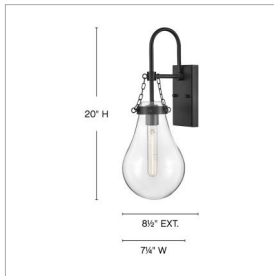

ELOISE

46050BK

LARGE SINGLE LIGHT SCONCE

Eloise is bold and balanced with a compelling silhouette that is the definition of "statement-making." Clear, raindrop-shaped glass is further enhanced by the delicate chain detailing to finish off a truly eye-catching fixture. Eloise adds to any transitional, modern, or traditional space.

DETAILS	
FINISH:	Black
MATERIAL:	Steel
GLASS:	Clear
DIMMABLE:	YES - WITH DIMMABLE LAMP (NOT INCLUDED)

DIMENSIONS	
WIDTH:	7.3"
HEIGHT:	20"
WEIGHT:	4.5lb
BACK PLATE:	4.5" X 7.25"H
EXTENSION:	8.5"
TOP TO OUTLET:	8"

LIGHT SOURCE	
LIGHT SOURCE:	Socketed
WATTAGE:	1-10w Med. LED, 60w Equiv.
VOLTAGE:	120v

SHIPPING	
CARTON LENGTH:	14
CARTON WIDTH:	10.3
CARTON HEIGHT:	15.5
CARTON WEIGHT:	6

PRODUCT DETAILS:

- Damp Rated
- Shown with T-style bulbs (not included)
- Merging the best of traditional and modern elements with a sophisticated and streamlined look