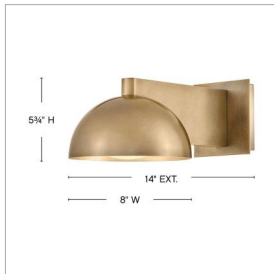

VARGAS

48480HB-LL

SMALL TASK LIGHT SCONCE

Unabashedly modern with classic finishes crafted to complement any setting, Vargas boasts a bold dome shade with a gold leaf-finished interior. Bring glamorous radiance to any space or style while highlighting your favorite nook or featured décor.

DETAILS	
FINISH:	Heritage Brass
MATERIAL:	Steel
GLASS:	Etched Opal
DIMMABLE:	YES - CL TYPE DIMMER (SSL7A)

DIMENSIONS	
WIDTH:	8"
HEIGHT:	5.8"
WEIGHT:	4.2lb
BACK PLATE:	4.75" Sq.
EXTENSION:	14"
TOP TO OUTLET:	2.5"

LIGHT SOURCE	
LIGHT SOURCE:	Socketed
WATTAGE:	1-5w G9 LED *Included
VOLTAGE:	120v

SHIPPING	
CARTON LENGTH:	15.5
CARTON WIDTH:	11
CARTON HEIGHT:	12.5
CARTON WEIGHT:	6.4

PRODUCT DETAILS:

- Damp Rated
- Bold silhouette with dramatic details creates a modern statement
- Includes a convenient on/off switch
- LED Bulbs carry a 3-year limited warranty
- Invisimount hardware is hidden on the backplate for a clean silhouette
- G9 LED lamp required

HINKLEY

HINKLEY
33000 Pin Oak Parkway
Avon Lake, OH 44012

PHONE: (440) 653-5500
Toll Free: 1 (800) 446-5539

hinkley.com