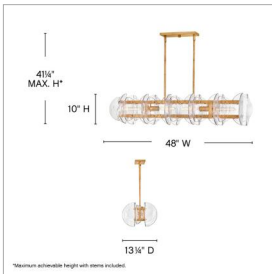

DETAILS	
FINISH:	Distressed Brass
MATERIAL:	Steel
GLASS:	Clear Pressed
DIMMABLE:	YES - WITH DIMMABLE LAMP (NOT INCLUDED)

DIMENSIONS	
WIDTH:	48"
HEIGHT:	10"
DEPTH:	13.3
WEIGHT:	43.2lb

LIGHT SOURCE	
LIGHT SOURCE:	Socketed
WATTAGE:	4-12w Med. LED, 60w Equiv.
VOLTAGE:	120v

MOUNTING	
CANOPY:	4.75"W X 12"L
LEAD WIRE:	1 X 120"
MAX HEIGHT:	41.3

SHIPPING	
CARTON LENGTH:	44.3
CARTON WIDTH:	20
CARTON HEIGHT:	13
CARTON WEIGHT:	49.3

#### PRODUCT DETAILS:

- Dry Rated
- Includes (2) 6" stems and (4) 12" stems to customize hanging height
- Merging the best of traditional and modern elements with a sophisticated and streamlined look