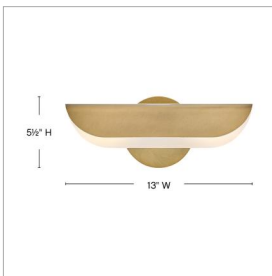

BARRETT

48523HB

SMALL ADJUSTABLE ACCENT LIGHT

Create a beautiful transitional accent with Barrett's clean, minimalist design. Its ingenious, folded metal shade adjusts to add contemporary flair to your favorite décor, effortlessly bringing a touch of elegance to your living space.

| DETAILS | |
|-----------|---|
| FINISH: | Heritage Brass |
| MATERIAL: | Steel |
| DIMMABLE: | YES - WITH DIMMABLE LAMP (NOT INCLUDED) |

| DIMENSIONS | |
|----------------|-----------|
| WIDTH: | 13" |
| HEIGHT: | 5.5" |
| WEIGHT: | 3.5lb |
| BACK PLATE: | 5.5" Dia. |
| EXTENSION: | 9" |
| TOP TO OUTLET: | 2.75" |

| LIGHT SOURCE | |
|---------------|----------------------------|
| LIGHT SOURCE: | Socketed |
| WATTAGE: | 2-5w Cand. LED, 60w Equiv. |
| VOLTAGE: | 120v |

| SHIPPING | |
|----------------|------|
| CARTON LENGTH: | 16 |
| CARTON WIDTH: | 11.5 |
| CARTON HEIGHT: | 7.3 |
| CARTON WEIGHT: | 4.9 |