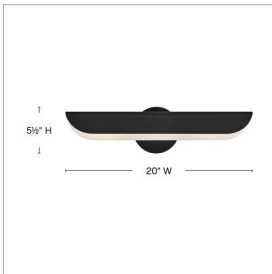

BARRETT

48524BK

MEDIUM ADJUSTABLE ACCENT LIGHT

Create a beautiful transitional accent with Barrett's clean, minimalist design. Its ingenious, folded metal shade adjusts to add contemporary flair to your favorite décor, effortlessly bringing a touch of elegance to your living space.

DETAILS	
FINISH:	Black
MATERIAL:	Steel
DIMMABLE:	YES - WITH DIMMABLE LAMP (NOT INCLUDED)

DIMENSIONS	
WIDTH:	20"
HEIGHT:	5.5"
WEIGHT:	4.9lb
BACK PLATE:	5.5" Dia.
EXTENSION:	9"
TOP TO OUTLET:	2.75"

LIGHT SOURCE	
LIGHT SOURCE:	Socketed
WATTAGE:	2-10w Med. LED, 60w Equiv.
VOLTAGE:	120v

SHIPPING	
CARTON LENGTH:	22.8
CARTON WIDTH:	11.5
CARTON HEIGHT:	7.3
CARTON WEIGHT:	6.6

PRODUCT DETAILS:

- Damp Rated
- T-style bulbs required (not included)
- Merging the best of traditional and modern elements with a sophisticated and streamlined look
- Invisimount hardware is hidden on the backplate for a clean silhouette