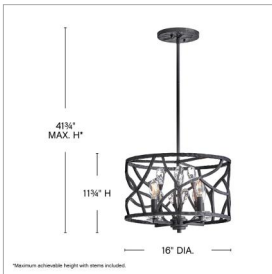

### MEDIUM CONVERTIBLE FLUSH MOUNT

Eve's glamorous, organically inspired silhouette features ornate, craftsman-forged stems, embellished with whimsical faceted clear crystal buds on luxuriously finished vines.

DETAILS	
FINISH:	Brushed Graphite
MATERIAL:	Steel
SLOPE DEGREE:	90
DIMMABLE:	YES - WITH DIMMABLE LAMP (NOT INCLUDED)

DIMENSIONS	
WIDTH:	16"
HEIGHT:	11.8"
WEIGHT:	9.9lb

LIGHT SOURCE	
LIGHT SOURCE:	Socketed
WATTAGE:	4-5w Cand. LED, 60w Equiv.
VOLTAGE:	120v

MOUNTING	
CANOPY:	6.5" Dia.
LEAD WIRE:	1 X 120"
MAX HEIGHT:	41.8

SHIPPING	
CARTON LENGTH:	20
CARTON WIDTH:	20
CARTON HEIGHT:	16
CARTON WEIGHT:	16.5

#### PRODUCT DETAILS:

- Dry Rated
- Includes (1) 6" stem and (2) 12" stems to customize hanging height
- Can be hung on a sloped ceiling
- Convertible design can be hung as a sconce or flush mount
- Striking and glamorous silhouette with luxe details and a rich finish that makes a dramatic statement