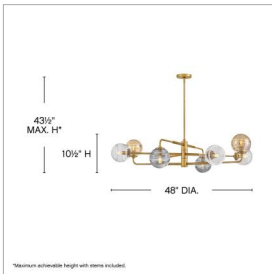

OBERON

FR30508HBR

LARGE ADJUSTABLE SINGLE TIER CHANDELIER

Artfully combining unexpected materials, Oberon's ribbed stems create a tailored, transitional silhouette. Delicate swirls detail spherical shades in multicolored glass.

DETAILS	
FINISH:	Heritage Brass
MATERIAL:	Steel
GLASS:	Multi-Colored Swirl
SLOPE DEGREE:	90
DIMMABLE:	YES - WITH DIMMABLE LAMP (NOT INCLUDED)

DIMENSIONS	
WIDTH:	48"
HEIGHT:	10.5"
WEIGHT:	27.7lb

LIGHT SOURCE	
LIGHT SOURCE:	Socketed
WATTAGE:	8-5w Cand. LED, 60w Equiv.
VOLTAGE:	120v

MOUNTING	
CANOPY:	5" Dia.
LEAD WIRE:	1 X 120"
MAX HEIGHT:	43.5

SHIPPING	
CARTON LENGTH:	41.5
CARTON WIDTH:	41.5
CARTON HEIGHT:	14
CARTON WEIGHT:	39.8

PRODUCT DETAILS:

- Dry Rated
- Includes (1) 6" stem and (2) 12" stems to customize hanging height
- Can be hung on a sloped ceiling
- Merging the best of traditional and modern elements with a sophisticated and streamlined look