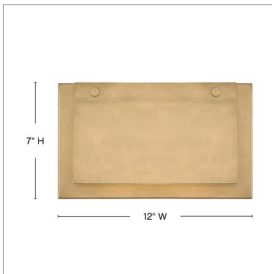

FOLD

28996HB

EXTRA SMALL WALL MOUNT LANTERN

With creases in all the right places, Fold's meticulously crafted downlight design creates a chic Dark Sky option for contemporary exteriors. Dimmable integrated LEDs create plenty of functional light for entryways and outdoor living spaces—ideal for over-garage lighting.

DETAILS	
FINISH:	Heritage Brass
MATERIAL:	Aluminum
GLASS:	Etched
DIMMABLE:	YES - CL TYPE DIMMER (SSL7A)

DIMENSIONS	
WIDTH:	12"
HEIGHT:	7"
WEIGHT:	3.5lb
BACK PLATE:	12"W X 7"H
EXTENSION:	2.8"
TOP TO OUTLET:	3.5"

LIGHT SOURCE	
LIGHT SOURCE:	Integrated LED
WATTAGE:	12w LED *Included
VOLTAGE:	120v

SHIPPING	
CARTON LENGTH:	9.8
CARTON WIDTH:	5.8
CARTON HEIGHT:	15.5
CARTON WEIGHT:	4.3

PRODUCT DETAILS:

- Aluminum material ensures this piece can withstand strenuous outdoor conditions
- LED components carry a 5-year limited warranty
- Wet Rated
- Energy-efficient integrated LED - safer for the environment and low maintenance
- Mounted at a point of entry, wall mount lights provide safety and security with a welcoming element
- Outdoor finishes carry a 2-year warranty
- ADA compliant design provides added accessibility and maximum clearance
- Bold lines and a clean, minimalist style complement contemporary architecture