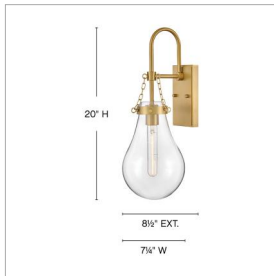

ELOISE

46050LCB

LARGE SINGLE LIGHT SCONCE

Eloise is bold and balanced with a compelling silhouette that is the definition of "statement-making." Clear, raindrop-shaped glass is further enhanced by the delicate chain detailing to finish off a truly eye-catching fixture. Eloise adds to any transitional, modern, or traditional space.

DETAILS	
FINISH:	Lacquered Brass
MATERIAL:	Steel
GLASS:	Clear
DIMMABLE:	YES - WITH DIMMABLE LAMP (NOT INCLUDED)

DIMENSIONS	
WIDTH:	7.3"
HEIGHT:	20"
WEIGHT:	4.5lb
BACK PLATE:	4.5" X 7.25"H
EXTENSION:	8.5"
TOP TO OUTLET:	8"

LIGHT SOURCE	
LIGHT SOURCE:	Socketed
WATTAGE:	1-10w Med. LED, 60w Equiv.
VOLTAGE:	120v

SHIPPING	
CARTON LENGTH:	14
CARTON WIDTH:	10.3
CARTON HEIGHT:	15.5
CARTON WEIGHT:	6

PRODUCT DETAILS:

- Damp Rated
- Shown with T-style bulbs (not included)
- Merging the best of traditional and modern elements with a sophisticated and streamlined look