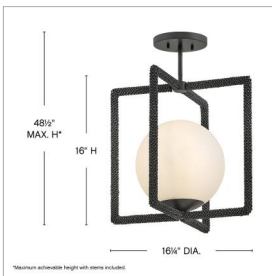

KEONA

48511PBO

MEDIUM CONVERTIBLE SEMI-FLUSH MOUNT

A stunning combination of warmth and sophistication, Keona showcases inviting colors and rich textures with a modern, open frame wrapped in natural coco beads. Etched opal glass radiates a soft glow throughout your space, adding elegance and inspiration wherever it's placed.

DETAILS	
FINISH:	Painted Black Oxide
MATERIAL:	Steel
GLASS:	Etched Opal
DIMMABLE:	YES - WITH DIMMABLE LAMP (NOT INCLUDED)

DIMENSIONS	
WIDTH:	16.3"
HEIGHT:	16"
WEIGHT:	5.8lb

LIGHT SOURCE	
LIGHT SOURCE:	Socketed
WATTAGE:	1-10w Med. LED, 60w Equiv.
VOLTAGE:	120v

MOUNTING	
CANOPY:	6" Dia.
LEAD WIRE:	1 X 120"
MAX HEIGHT:	48.5

SHIPPING	
CARTON LENGTH:	12.5
CARTON WIDTH:	13
CARTON HEIGHT:	17.8
CARTON WEIGHT:	8.4

PRODUCT DETAILS:

- Dry Rated
- Includes (1) 6" stem and (2) 12" stems to customize hanging height
- T-style bulbs required (not included)
- Bold silhouette with dramatic details creates a modern statement
- Convertible design can be hung as a pendant or semi-flush mount