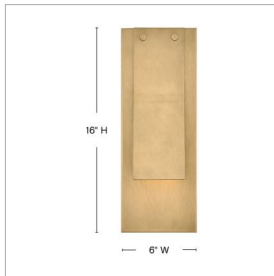

FOLD

28994HB

MEDIUM WALL MOUNT LANTERN

With creases in all the right places, Fold's meticulously crafted downlight design creates a chic Dark Sky option for contemporary exteriors. Dimmable integrated LEDs create plenty of functional light for entryways and outdoor living spaces.

DETAILS	
FINISH:	Heritage Brass
MATERIAL:	Aluminum
GLASS:	Etched
DIMMABLE:	YES - CL TYPE DIMMER (SSL7A)

DIMENSIONS	
WIDTH:	6"
HEIGHT:	16"
WEIGHT:	3.4lb
BACK PLATE:	6"W X 16"H
EXTENSION:	2.8"
TOP TO OUTLET:	8"

LIGHT SOURCE	
LIGHT SOURCE:	Integrated LED
WATTAGE:	7w LED *Included
VOLTAGE:	120v

SHIPPING	
CARTON LENGTH:	9
CARTON WIDTH:	5.8
CARTON HEIGHT:	19.5
CARTON WEIGHT:	4.3

PRODUCT DETAILS:

- Aluminum material ensures this piece can withstand strenuous outdoor conditions
- LED components carry a 5-year limited warranty
- Wet Rated
- Energy-efficient integrated LED - safer for the environment and low maintenance
- Mounted at a point of entry, wall mount lights provide safety and security with a welcoming element
- Outdoor finishes carry a 2-year warranty
- ADA compliant design provides added accessibility and maximum clearance
- Bold lines and a clean, minimalist style complement contemporary architecture