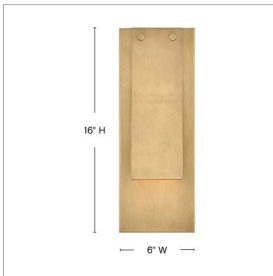

FOLD

28994HB

MEDIUM WALL MOUNT LANTERN

With creases in all the right places, Fold's meticulously crafted downlight design creates a chic Dark Sky option for contemporary exteriors. Dimmable integrated LEDs create plenty of functional light for entryways and outdoor living spaces.

DETAILS	
FINISH:	Heritage Brass
MATERIAL:	Aluminum
GLASS:	Etched
DIMMABLE:	YES - CL TYPE DIMMER (SSL7A)

DIMENSIONS	
WIDTH:	6"
HEIGHT:	16"
WEIGHT:	3.4lb
BACK PLATE:	6"W X 16"H
EXTENSION:	2.8"
TOP TO OUTLET:	8"

LIGHT SOURCE	
LIGHT SOURCE:	Integrated LED
WATTAGE:	7w LED *Included
VOLTAGE:	120v

SHIPPING	
CARTON LENGTH:	9
CARTON WIDTH:	5.8
CARTON HEIGHT:	19.5
CARTON WEIGHT:	4.3

PRODUCT DETAILS:

- Aluminum material ensures this piece can withstand strenuous outdoor conditions
- LED components carry a 5-year limited warranty
- Wet Rated
- Energy-efficient integrated LED - safer for the environment and low maintenance
- Mounted at a point of entry, wall mount lights provide safety and security with a welcoming element
- Outdoor finishes carry a 2-year warranty
- ADA compliant design provides added accessibility and maximum clearance
- Bold lines and a clean, minimalist style complement contemporary architecture