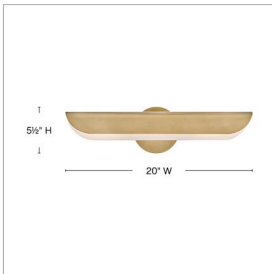

BARRETT

48524HB

MEDIUM ADJUSTABLE ACCENT LIGHT

Create a beautiful transitional accent with Barrett's clean, minimalist design. Its ingenious, folded metal shade adjusts to add contemporary flair to your favorite décor, effortlessly bringing a touch of elegance to your living space.

DETAILS	
FINISH:	Heritage Brass
MATERIAL:	Steel
DIMMABLE:	YES - WITH DIMMABLE LAMP (NOT INCLUDED)

DIMENSIONS	
WIDTH:	20"
HEIGHT:	5.5"
WEIGHT:	4.9lb
BACK PLATE:	5.5" Dia.
EXTENSION:	9"
TOP TO OUTLET:	2.75"

LIGHT SOURCE	
LIGHT SOURCE:	Socketed
WATTAGE:	2-10w Med. LED, 60w Equiv.
VOLTAGE:	120v

SHIPPING	
CARTON LENGTH:	22.8
CARTON WIDTH:	11.5
CARTON HEIGHT:	7.3
CARTON WEIGHT:	6.6

PRODUCT DETAILS:

- Damp Rated
- T-style bulbs required (not included)
- Merging the best of traditional and modern elements with a sophisticated and streamlined look
- Invisimount hardware is hidden on the backplate for a clean silhouette