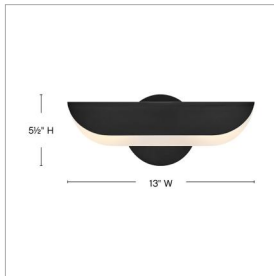

BARRETT

48523BK

SMALL ADJUSTABLE ACCENT LIGHT

Create a beautiful transitional accent with Barrett's clean, minimalist design. Its ingenious, folded metal shade adjusts to add contemporary flair to your favorite décor, effortlessly bringing a touch of elegance to your living space.

DETAILS	
FINISH:	Black
MATERIAL:	Steel
DIMMABLE:	YES - WITH DIMMABLE LAMP (NOT INCLUDED)

DIMENSIONS	
WIDTH:	13"
HEIGHT:	5.5"
WEIGHT:	3.5lb
BACK PLATE:	5.5" Dia.
EXTENSION:	9"
TOP TO OUTLET:	2.75"

LIGHT SOURCE	
LIGHT SOURCE:	Socketed
WATTAGE:	2-5w Cand. LED, 60w Equiv.
VOLTAGE:	120v

SHIPPING	
CARTON LENGTH:	16
CARTON WIDTH:	11.5
CARTON HEIGHT:	7.3
CARTON WEIGHT:	4.9

PRODUCT DETAILS:

- Damp Rated
- T-style bulbs required (not included)
- Merging the best of traditional and modern elements with a sophisticated and streamlined look
- Invisimount hardware is hidden on the backplate for a clean silhouette