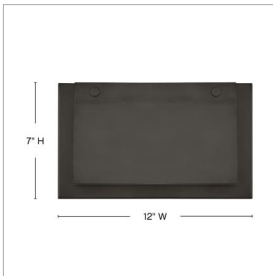

FOLD

28996BX

EXTRA SMALL WALL MOUNT LANTERN

With creases in all the right places, Fold's meticulously crafted downlight design creates a chic Dark Sky option for contemporary exteriors. Dimmable integrated LEDs create plenty of functional light for entryways and outdoor living spaces—ideal for over-garage lighting.

DETAILS	
FINISH:	Black Oxide
MATERIAL:	Aluminum
GLASS:	Etched
DIMMABLE:	YES - CL TYPE DIMMER (SSL7A)

DIMENSIONS	
WIDTH:	12"
HEIGHT:	7"
WEIGHT:	3.5lb
BACK PLATE:	12"W X 7"H
EXTENSION:	2.8"
TOP TO OUTLET:	3.5"

LIGHT SOURCE	
LIGHT SOURCE:	Integrated LED
WATTAGE:	12w LED *Included
VOLTAGE:	120v

SHIPPING	
CARTON LENGTH:	9.8
CARTON WIDTH:	5.8
CARTON HEIGHT:	15.5
CARTON WEIGHT:	4.3

PRODUCT DETAILS:

- Aluminum material ensures this piece can withstand strenuous outdoor conditions
- LED components carry a 5-year limited warranty
- Wet Rated
- Energy-efficient integrated LED - safer for the environment and low maintenance
- Mounted at a point of entry, wall mount lights provide safety and security with a welcoming element
- Outdoor finishes carry a 2-year warranty
- ADA compliant design provides added accessibility and maximum clearance
- Bold lines and a clean, minimalist style complement contemporary architecture