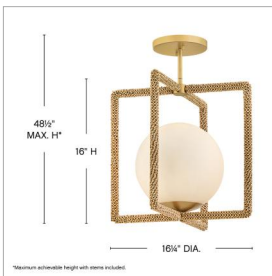

KEONA

4851DXG

MEDIUM CONVERTIBLE SEMI-FLUSH MOUNT

A stunning combination of warmth and sophistication, Keona showcases inviting colors and rich textures with a modern, open frame wrapped in natural coco beads. Etched opal glass radiates a soft glow throughout your space, adding elegance and inspiration wherever it's placed.

DETAILS	
FINISH:	Deluxe Gold
MATERIAL:	Steel
GLASS:	Etched Opal
DIMMABLE:	YES - WITH DIMMABLE LAMP (NOT INCLUDED)

DIMENSIONS	
WIDTH:	16.3"
HEIGHT:	16"
WEIGHT:	5.8lb

LIGHT SOURCE	
LIGHT SOURCE:	Socketed
WATTAGE:	1-10w Med. LED, 60w Equiv.
VOLTAGE:	120v

MOUNTING	
CANOPY:	6" Dia.
LEAD WIRE:	1 X 120"
MAX HEIGHT:	48.5

SHIPPING	
CARTON LENGTH:	12.5
CARTON WIDTH:	13
CARTON HEIGHT:	17.8
CARTON WEIGHT:	8.4

PRODUCT DETAILS:

- Dry Rated
- Includes (1) 6" stem and (2) 12" stems to customize hanging height
- T-style bulbs required (not included)
- Bold silhouette with dramatic details creates a modern statement
- This design features a luxurious gold finish with an opulent sheen
- Convertible design can be hung as a pendant or semi-flush mount