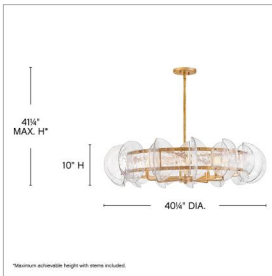

DETAILS	
FINISH:	Distressed Brass
MATERIAL:	Steel
GLASS:	Clear Pressed
SLOPE DEGREE:	90
DIMMABLE:	YES - WITH DIMMABLE LAMP (NOT INCLUDED)

DIMENSIONS	
WIDTH:	40.3"
HEIGHT:	10"
WEIGHT:	44.8lb

LIGHT SOURCE	
LIGHT SOURCE:	Socketed
WATTAGE:	8-5w Cand. LED, 60w Equiv.
VOLTAGE:	120v

MOUNTING	
CANOPY:	6" Dia.
LEAD WIRE:	1 X 120"
MAX HEIGHT:	41.3

SHIPPING	
CARTON LENGTH:	34.5
CARTON WIDTH:	34.5
CARTON HEIGHT:	21.3
CARTON WEIGHT:	57.2

#### PRODUCT DETAILS:

- Dry Rated
- Includes (1) 6" stem and (2) 12" stems to customize hanging height
- Can be hung on a sloped ceiling
- Merging the best of traditional and modern elements with a sophisticated and streamlined look