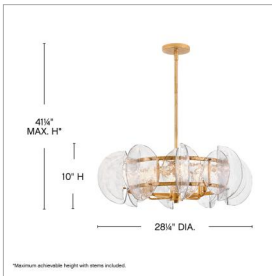

SERAPHINA

FR41924DA

MEDIUM DRUM CHANDELIER

Opulent folded panes of textural water glass surround Seraphina's glamorous, Distressed Brass frame, creating varied refractions and softly diffusing warm illumination throughout your space. A versatile yet stately silhouette makes a chic transitional statement in both modern and traditional settings.

DETAILS	
FINISH:	Distressed Brass
MATERIAL:	Steel
GLASS:	Clear Pressed
SLOPE DEGREE:	90
DIMMABLE:	YES - WITH DIMMABLE LAMP (NOT INCLUDED)

DIMENSIONS	
WIDTH:	28.3"
HEIGHT:	10"
WEIGHT:	26.9lb

LIGHT SOURCE	
LIGHT SOURCE:	Socketed
WATTAGE:	6-5w Cand. LED, 60w Equiv.
VOLTAGE:	120v

MOUNTING	
CANOPY:	5.25" Dia.
LEAD WIRE:	1 X 120"
MAX HEIGHT:	41.3

SHIPPING	
CARTON LENGTH:	22.3
CARTON WIDTH:	22.3
CARTON HEIGHT:	21
CARTON WEIGHT:	33.1

PRODUCT DETAILS:

- Dry Rated
- Includes (1) 6" stem and (2) 12" stems to customize hanging height
- Can be hung on a sloped ceiling
- Merging the best of traditional and modern elements with a sophisticated and streamlined look