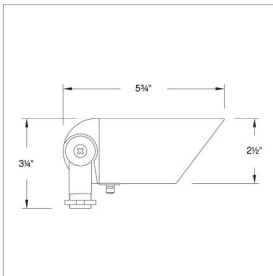

DETAILS	
FINISH:	Brass Satin Black
MATERIAL:	Cast Brass
GLASS:	Clear Lens
DIMMABLE:	No

DIMENSIONS	
WIDTH:	5.8"
HEIGHT:	3.3"
DEPTH:	2.5
WEIGHT:	1.4lb

LIGHT SOURCE	
LIGHT SOURCE:	LumaCore
WATTAGE:	12w, 8w, 5w, 3w LumaCore LED *Included
VOLTAGE:	12v
VOLT AMPS:	12.4, 7.8, 5.3, 3.2
TRANSFORMER REQUIRED:	Yes

MOUNTING	
LEAD WIRE:	1 X 18"

SHIPPING	
CARTON LENGTH:	11.5
CARTON WIDTH:	5.3
CARTON HEIGHT:	3.3
CARTON WEIGHT:	1.6

PRODUCT DETAILS:

- LumaCore Series products carry a lifetime limited warranty
- Highlight special areas of your landscape such as foliage, trees, and architectural environments
- Hardy Island Series products carry a lifetime limited warranty
- Incorporates CREE LEDs with application performance tested by CREE
- Wet Rated
- Wattage settings include: 3W (260 Lumens), 5W (350 Lumens), 8W (475 Lumens), 12W (750 Lumens)
- 12V systems with LED bulbs consume less energy leading to lower electricity bills and a reduced carbon footprint
- Photometrics based off engine photometrics