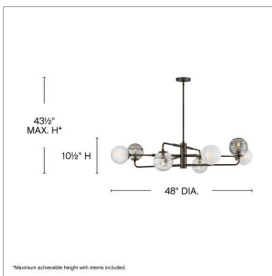

OBERON

FR30508BX

LARGE ADJUSTABLE SINGLE TIER CHANDELIER

Artfully combining unexpected materials, Oberon's ribbed stems create a tailored, transitional silhouette. Delicate swirls detail spherical shades in multicolored glass.

DETAILS	
FINISH:	Black Oxide
MATERIAL:	Steel
GLASS:	Multi-Colored Swirl
SLOPE DEGREE:	90
DIMMABLE:	YES - WITH DIMMABLE LAMP (NOT INCLUDED)

DIMENSIONS	
WIDTH:	48"
HEIGHT:	10.5"
WEIGHT:	27.7lb

LIGHT SOURCE	
LIGHT SOURCE:	Socketed
WATTAGE:	8-5w Cand. LED, 60w Equiv.
VOLTAGE:	120v

MOUNTING	
CANOPY:	5" Dia.
LEAD WIRE:	1 X 120"
MAX HEIGHT:	43.5

SHIPPING	
CARTON LENGTH:	41.5
CARTON WIDTH:	41.5
CARTON HEIGHT:	14
CARTON WEIGHT:	39.8

PRODUCT DETAILS:

- Dry Rated
- Includes (1) 6" stem and (2) 12" stems to customize hanging height
- Can be hung on a sloped ceiling
- Merging the best of traditional and modern elements with a sophisticated and streamlined look

HINKLEY

HINKLEY
33000 Pin Oak Parkway
Avon Lake, OH 44012

PHONE: (440) 653-5500
Toll Free: 1 (800) 446-5539

hinkley.com