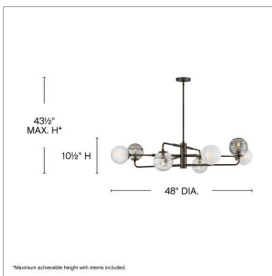

OBERON

FR30508BX

LARGE ADJUSTABLE SINGLE TIER CHANDELIER

Artfully combining unexpected materials, Oberon's ribbed stems create a tailored, transitional silhouette. Delicate swirls detail spherical shades in multicolored glass.

DETAILS	
FINISH:	Black Oxide
MATERIAL:	Steel
GLASS:	Multi-Colored Swirl
SLOPE DEGREE:	90
DIMMABLE:	YES - WITH DIMMABLE LAMP (NOT INCLUDED)

DIMENSIONS	
WIDTH:	48"
HEIGHT:	10.5"
WEIGHT:	27.7lb

LIGHT SOURCE	
LIGHT SOURCE:	Socketed
WATTAGE:	8-5w Cand. LED, 60w Equiv.
VOLTAGE:	120v

MOUNTING	
CANOPY:	5" Dia.
LEAD WIRE:	1 X 120"
MAX HEIGHT:	43.5

SHIPPING	
CARTON LENGTH:	41.5
CARTON WIDTH:	41.5
CARTON HEIGHT:	14
CARTON WEIGHT:	39.8

PRODUCT DETAILS:

- Dry Rated
- Includes (1) 6" stem and (2) 12" stems to customize hanging height
- Can be hung on a sloped ceiling
- Merging the best of traditional and modern elements with a sophisticated and streamlined look