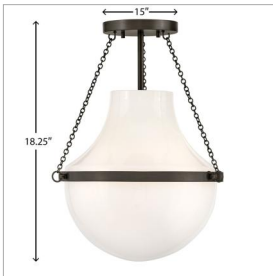

COLLINS

46891BX

MEDIUM SEMI-FLUSH MOUNT

Fusing a sculpted, modern form with classically styled details, Collins features a transitional teardrop shade crafted from blown, Cased Opal glass. A central metal band and delicate chain uprights are available in Black Oxide, Heritage Brass, Heritage Bronze, or Polished Nickel finishes.

DETAILS	
FINISH:	Black Oxide
MATERIAL:	Steel
GLASS:	Cased Opal
DIMMABLE:	YES - WITH DIMMABLE LAMP (NOT INCLUDED)

DIMENSIONS	
WIDTH:	15"
HEIGHT:	18.3"
WEIGHT:	5.5lb

LIGHT SOURCE	
LIGHT SOURCE:	Socketed
WATTAGE:	1-12w Med. LED, 75w Equiv.
VOLTAGE:	120v

MOUNTING	
CANOPY:	6" Dia.

SHIPPING	
CARTON LENGTH:	17
CARTON WIDTH:	17
CARTON HEIGHT:	19
CARTON WEIGHT:	8.6

PRODUCT DETAILS:

- Dry Rated
- Fusing a sculpted, modern form with classically styled details
- Merging the best of traditional and modern elements with a sophisticated and streamlined look
- Teardrop shade crafted from hand-blown, cased opal glass