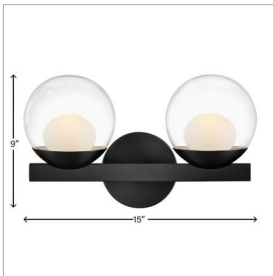

SUNNI

57442BK-LL

SMALL TWO LIGHT VANITY

Sophisticated with an ultramodern twist, Sunni's sleek design showcases a distinctive glass globe that artfully layers a clear glass outside with an etched white interior. A minimal backplate and frame are finished in a bold Black or luxurious Lacquered Brass finish to easily complement your space.

DETAILS	
FINISH:	Black
MATERIAL:	Steel
GLASS:	Clear Dome
DIMMABLE:	YES - CL TYPE DIMMER (SSL7A)

DIMENSIONS	
WIDTH:	15"
HEIGHT:	9"
WEIGHT:	3lb
BACK PLATE:	5.25" Dia.
EXTENSION:	7.5"
TOP TO OUTLET:	6.25"

LIGHT SOURCE	
LIGHT SOURCE:	Socketed
WATTAGE:	2-5w G9 LED *Included
VOLTAGE:	120v

SHIPPING	
CARTON LENGTH:	16.5
CARTON WIDTH:	9.5
CARTON HEIGHT:	12.5
CARTON WEIGHT:	4.5

PRODUCT DETAILS:

- This fixture can be mounted either up or down to best fit your space
- Damp Rated
- Bold silhouette with dramatic details creates a modern statement
- LED Bulbs carry a 3-year limited warranty
- Invisimount hardware is hidden on the backplate for a clean silhouette
- G9 LED lamp required