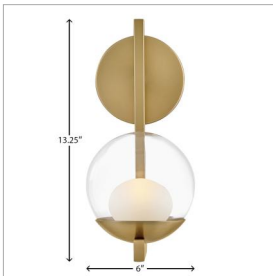

SUNNI

57440LCB-LL

MEDIUM SINGLE LIGHT SCONCE

Sophisticated with an ultramodern twist, Sunni's sleek design showcases a distinctive glass globe that artfully layers a clear glass outside with an etched white interior. A minimal backplate and frame are finished in a bold Black or luxurious Lacquered Brass finish to easily complement your space.

DETAILS

FINISH:	Lacquered Brass
MATERIAL:	Steel
GLASS:	Clear Dome
DIMMABLE:	YES - CL TYPE DIMMER (SSL7A)

DIMENSIONS

WIDTH:	6"
HEIGHT:	13.3"
WEIGHT:	2lb
BACK PLATE:	5.25" Dia.
EXTENSION:	8.5"
TOP TO OUTLET:	3.5"

LIGHT SOURCE

LIGHT SOURCE:	Socketed
WATTAGE:	1-5w G9 LED *Included
VOLTAGE:	120v

SHIPPING

CARTON LENGTH:	15.5
CARTON WIDTH:	11.3
CARTON HEIGHT:	9
CARTON WEIGHT:	3.5

PRODUCT DETAILS:

- This fixture can be mounted either up or down to best fit your space
- Damp Rated
- Bold silhouette with dramatic details creates a modern statement
- LED Bulbs carry a 3-year limited warranty
- Invisimount hardware is hidden on the backplate for a clean silhouette
- G9 LED lamp required